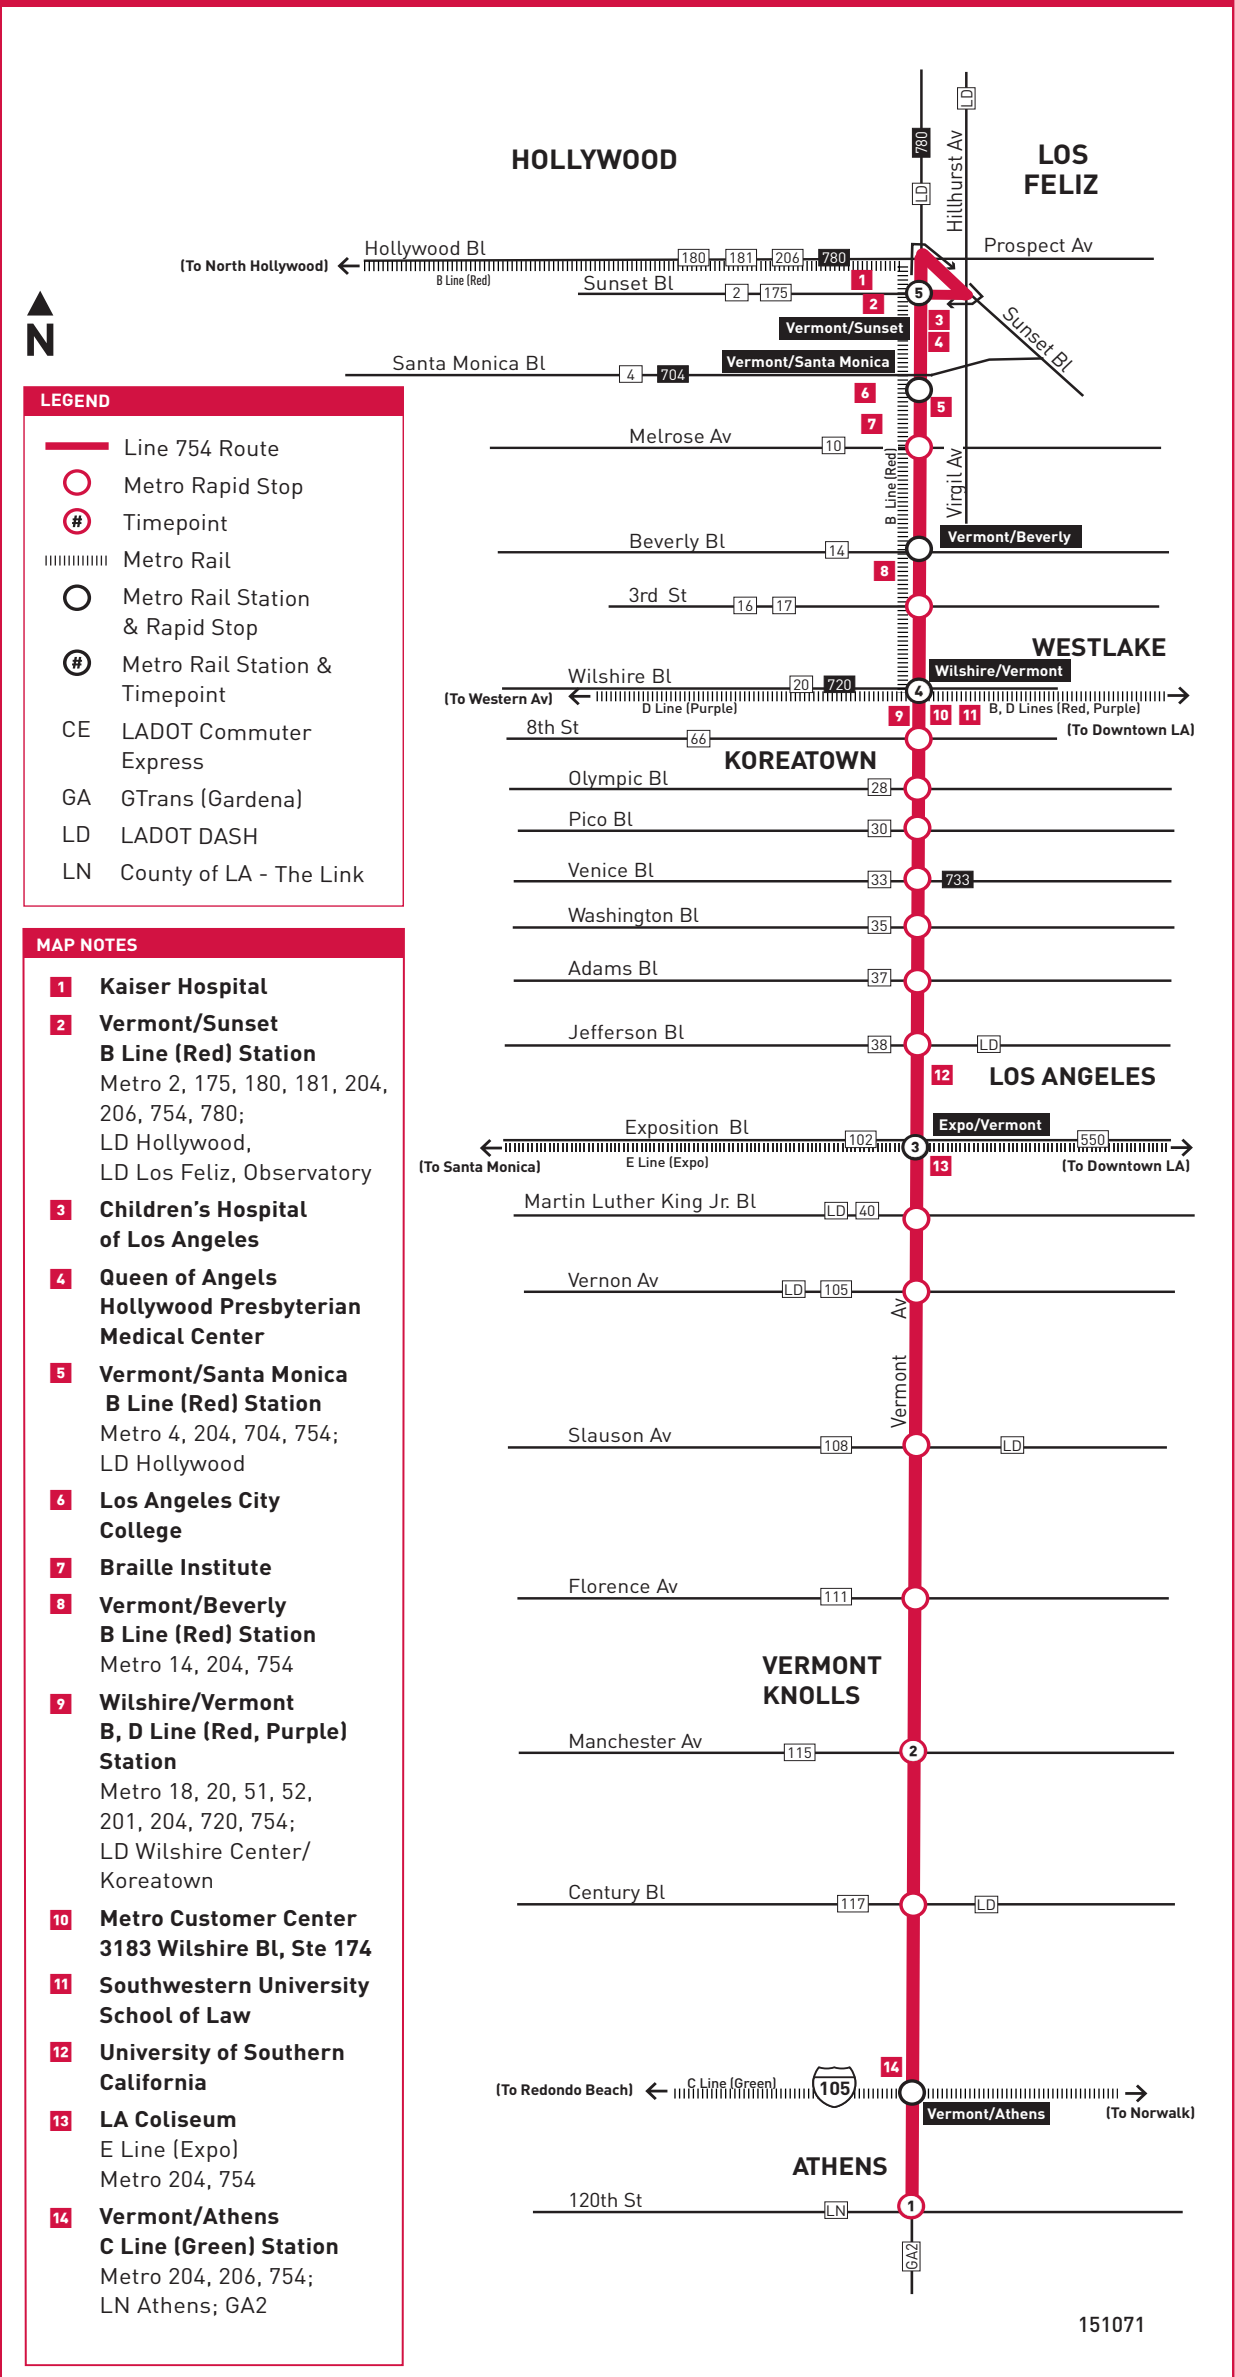

ROUTE MAP

LEGEND

- Line 754 Route
- Metro Rapid Stop
- Timepoint
- Metro Rail
- Metro Rail Station & Rapid Stop
- Metro Rail Station & Timepoint
- LADOT Commuter Express
- GTrans (Gardena)
- LADOT DASH
- County of LA - The Link

MAP NOTES

- Kaiser Hospital**
- Vermont/Sunset B Line (Red) Station**
Metro 2, 175, 180, 181, 204, 206, 754, 780;
LD Hollywood, LD Los Feliz, Observatory
- Children's Hospital of Los Angeles**
- Queen of Angels Hollywood Presbyterian Medical Center**
- Vermont/Santa Monica B Line (Red) Station**
Metro 4, 204, 704, 754;
LD Hollywood
- Los Angeles City College**
- Braille Institute**
- Vermont/Beverly B Line (Red) Station**
Metro 14, 204, 754
- Wilshire/Vermont B, D Line (Red, Purple) Station**
Metro 18, 20, 51, 52, 201, 204, 720, 754;
LD Wilshire Center/Koreatown
- Metro Customer Center 3183 Wilshire Bl, Ste 174**
- Southwestern University School of Law**
- University of Southern California**
- LA Coliseum**
E Line (Expo)
Metro 204, 754
- Vermont/Athens C Line (Green) Station**
Metro 204, 754;
LN Athens; GA2

Effective Dec 13 2020

Metro Rapid 754 Southbound to Hollywood via Vermont Av

metro.net 323.60.METRO
Wheelchair Hotline 800.621.7828
Travel Info 511
California Relay Service 711

Expo/Vermont Station E Line (Expo)
VERMONT KNOLLS
Vermont/Athens Station C Line (Green)
ATHENS

Westlake
Koreatown
Vermont/Beverly Station B Line (Red)
Vermont/Santa Monica B Line (Red)
Vermont/Sunset Station B Line (Red)
HOLLYWOOD

151071

Northbound (Approximate Times)

Southbound (Approximate Times)