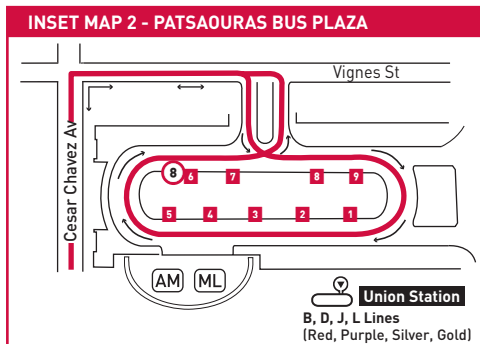

Sunday and Holiday Schedule

Effective Dec 13 2020

733

Eastbound Al Este (Approximate Times/Tiempos Aproximados)