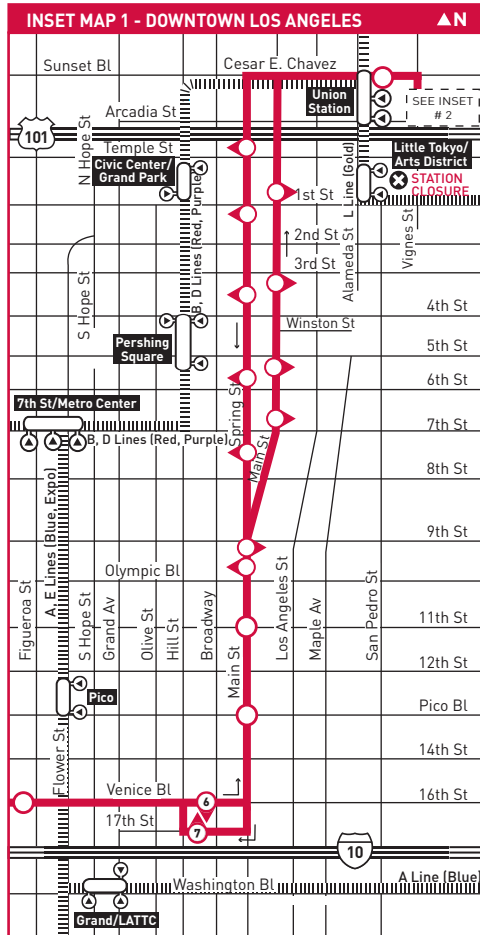

ROUTE MAP

LEGEND

- Line 733 Route
- Rapid Stop
- ◐ Rapid Stop - Single Direction Only
- # Rapid Stop Timepoint
- # Rapid Stop Timepoint - Single Direction Only
- Metro Rail
- Metro Rail Station
- # Metro Rail Station & Timepoint
- X Station CLOSURE
- ML Metrolink
- AM Amtrak
- AV Antelope Valley Transit Authority
- BBB Santa Monica's Big Blue Bus
- C Culver CityBus
- CE LADOT Commuter Express
- FT Foothill Transit
- OC Orange County Bus
- SC Santa Clarita Transit

- 1 LAX FlyAway
- 2 AV 785; CE 438, CE 439; Citadel Express DASH D; Mt St Mary's College Shuttle
- 3 Bunker Hill Shuttle; CE 431, CE 534; OC 701; SC 794
- 4 Metro 30
- 5 Metro 40, L Line (Gold) Shuttle
- 6 USC Shuttle
- 7 Metro 33 (Owl), 704, 733
- 8 megabus.com
- 9 Discharge Only

1. ### INSET 1 - DOWNTOWN LOS ANGELES
2. Line 733 Route
   - Metro Rail Station
   - # Metro Rail Station Entrance
   - Metro Rail

1. ### MAP NOTES
2. 1 Kaiser Hospital
   - 2 Third Street Promenade
   - 3 Santa Monica Pier

Pay now. Or pay later.

Metro fare is only $1.75.

The penalty for skipping a Metro fare is $75.

See something? Say something.

Report all suspicious activity or unattended packages to Metro or Sheriff's personnel immediately. SHERIFF'S HOTLINE: 888.950.SAFE (7233).