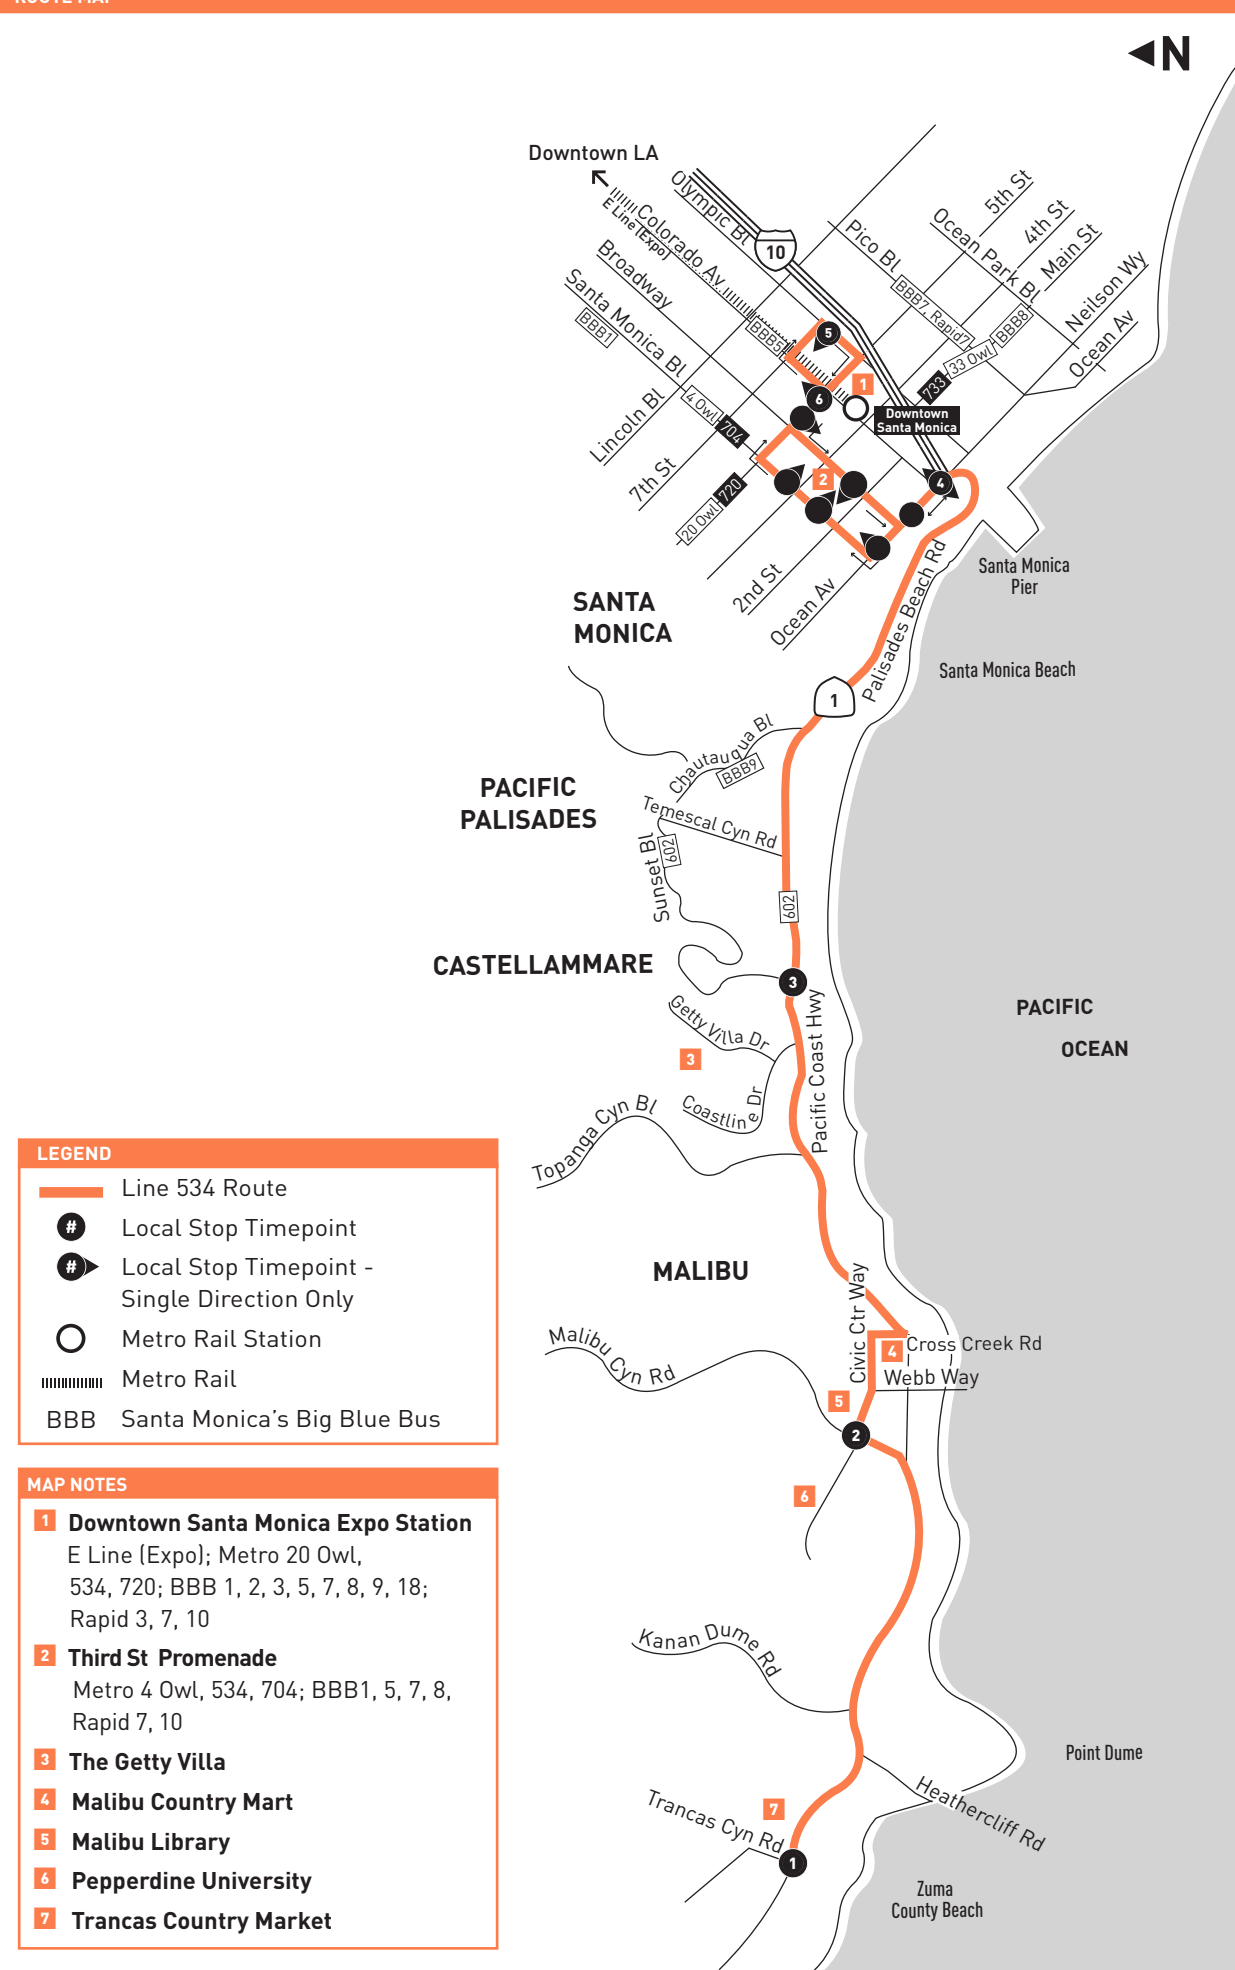

Monday through Friday

534

Westbound Al Oeste (Approximate Times/Tiempos Aproximados)

SANTA MONICA		CASTELLAMMARE		MALIBU	
6	4	3	2	1	
5th St & Colorado	Ocean & Colorado	Pacific Coast Hwy & Sunset	Malibu Canyon & Civic Center	Trancas Canyon & Pacific Coast Hwy	
5:31A	5:36A	5:45A	6:04A	6:21A	
6:01	6:06	6:15	6:34	6:51	
6:25	6:31	6:40	6:59	7:17	
6:45	6:51	7:00	7:20	7:38	
7:05	7:11	7:20	7:40	7:58	
7:29	7:35	7:44	8:04	8:22	
7:59	8:05	8:14	8:34	8:52	
8:38	8:44	8:53	9:14	9:32	
9:16	9:22	9:32	9:53	10:11	
9:55	10:01	10:12	10:34	10:52	
10:47	10:53	11:05	11:28	11:46	
11:46	11:52	12:05P	12:28P	12:46P	
12:40P	12:46P	1:00	1:23	1:41	
1:14	1:20	1:34	1:57	2:15	
1:44	1:50	2:04	2:28	2:46	
2:12	2:18	2:34	2:58	3:16	
2:42	2:48	3:04	3:29	3:47	
3:12	3:18	3:34	3:59	4:17	
3:43	3:49	4:04	4:29	4:47	
4:28	4:35	4:48	5:11	5:29	
5:18	5:25	5:37	5:57	6:15	
6:07	6:13	6:24	6:43	7:00	
7:07	7:13	7:23	7:42	7:59	
8:02	8:08	8:18	8:37	8:54	

ROUTE MAP

Metro is for everyone.

Please make room for seniors and people with disabilities.