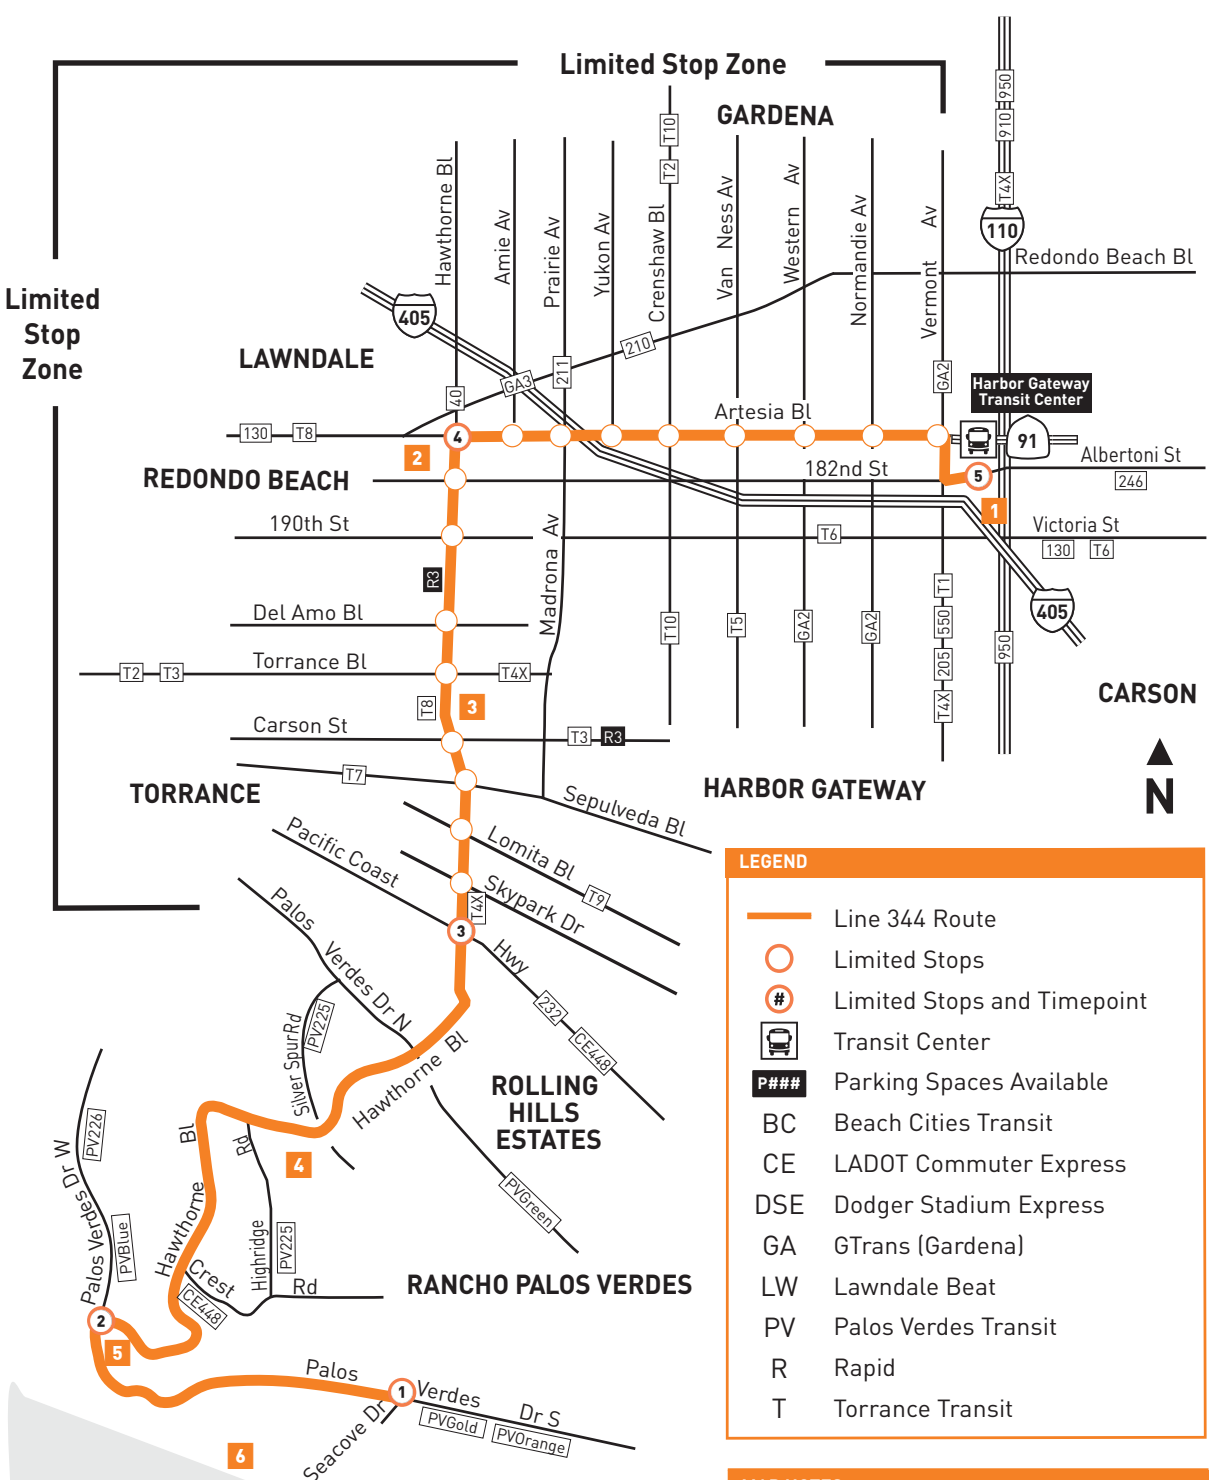

Northbound					Southbound				
RANCHO PALOS VERDES			TORRANCE		HARBOR GATEWAY	HARBOR GATEWAY	TORRANCE		RANCHO PALOS VERDES
1	2	2	3	4	5	5	4	3	1
Palos Verdes Dr. South & Seacove	Palos Verdes Dr. West & Hawthorne (Arrive)	Palos Verdes Dr. West & Hawthorne (Leave)	Hawthorne & Pacific Coast Hwy	Artesia & Hawthorne	Harbor Gateway Transit Center	Harbor Gateway Transit Center	Hawthorne & Artesia	Hawthorne & Pacific Coast Hwy	Palos Verdes Dr. South & Seacove
5:06A	5:09A	5:10A	5:27A	5:41A	5:53A	5:05A	5:19A	5:32A	5:51A
5:51	5:56	6:08	6:26	6:40	6:53	5:35	5:49	6:02	6:21
6:21	6:26	7:06	7:24	7:39	7:53	6:05	6:20	6:34	6:53
7:27	7:32	8:02	8:22	8:38	8:53	6:35	6:52	7:07	7:27
8:32	8:37	9:01	9:21	9:38	9:53	7:05	7:24	7:40	8:01
9:32	9:37	9:58	10:18	10:37	10:53	7:35	7:54	8:10	8:32
10:34	10:40	10:54	11:16	11:37	11:53	8:35	8:54	9:10	9:32
11:35	11:41	11:53	12:15P	12:36P	12:53P	9:35	9:55	10:12	10:34
12:36P	12:42P	12:50P	1:12	1:36	1:53	10:35	10:55	11:13	11:35
1:37	1:43	1:51	2:13	2:37	2:54	11:34	11:55	12:14P	12:36P
2:17	2:20	2:21	2:43	3:07	3:24	12:34P	12:56P	1:15	1:37
2:37	2:43	2:52	3:14	3:37	3:54	1:34	1:56	2:15	2:37
3:37	3:43	3:52	4:14	4:36	4:53	2:35	2:56	3:15	3:37
4:36	4:42	4:53	5:14	5:36	5:53	3:35	3:56	4:14	4:36
5:35	5:41	5:59	6:19	6:38	6:53	4:35	4:56	5:14	5:35
6:34	6:40	6:51	7:11	7:29	7:43	5:35	5:55	6:13	6:34
7:30	7:35	7:43	8:03	8:20	8:33	6:35	6:54	7:09	7:30
8:28	8:33	8:41	8:59	9:15	9:28	7:35	7:53	8:08	8:28
						8:35	8:53	9:08	9:28

ROUTE MAP

183074