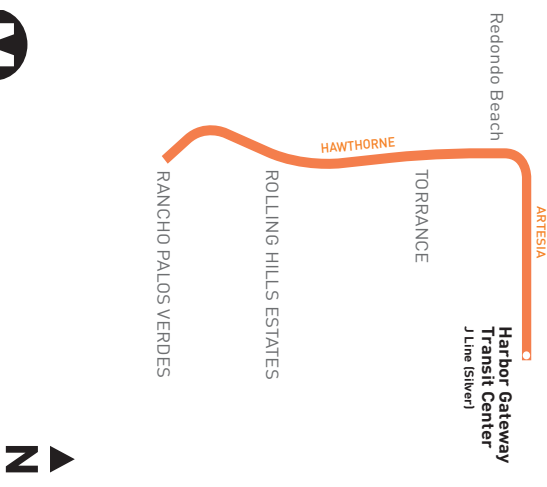

metro.net
323.GOMETRO
Wheelchair Hotline
800.621.7828

Travel Info
511
California Relay Service
711

Effective Dec 13 2020

Metro Limited

Northbound to Harbor Gateway
Southbound to Palos Verdes
Via Hawthorne Bl

344