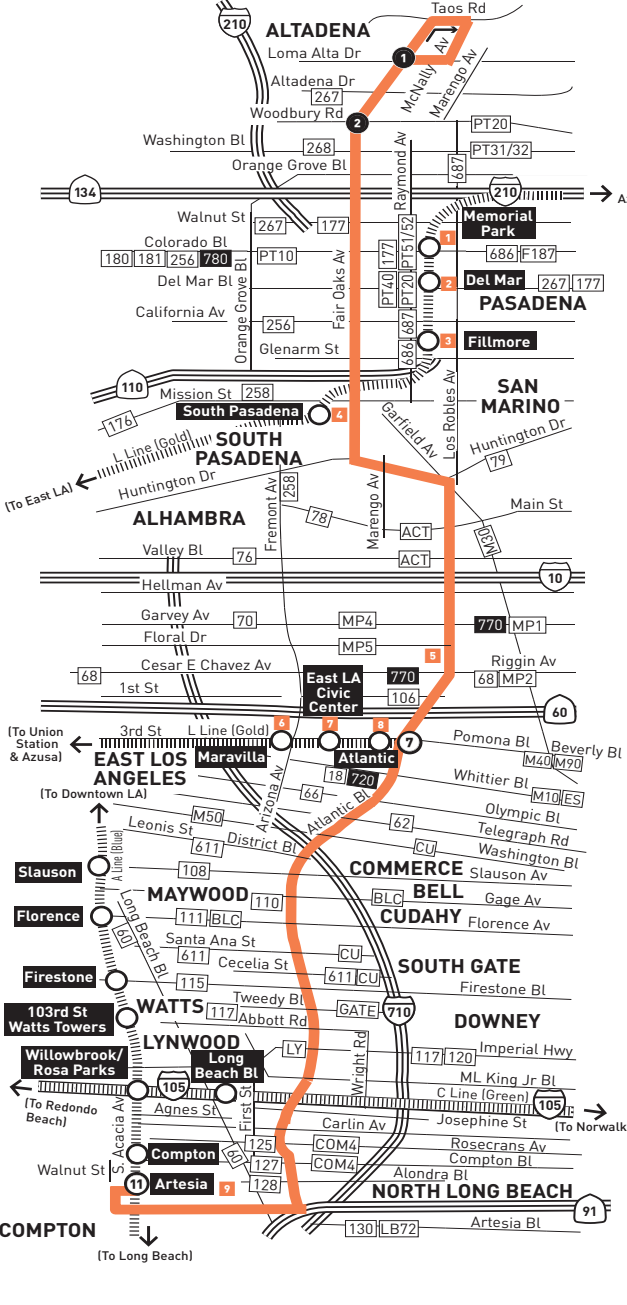

Southbound (Approximate Times)

Table with columns for station names (Alhambra, Pasadena, Altadena, East Los Angeles, Maywood, Lynwood, Compton) and rows for arrival times. Includes route icons at the top.

Saturday

Southbound (Approximate Times)

Table with columns for station names (Alhambra, Pasadena, Altadena, East Los Angeles, Maywood, Lynwood, Compton) and rows for arrival times. Includes route icons at the top.

Sunday & Holiday

Southbound (Approximate Times)

Table with columns for station names (Alhambra, Pasadena, Altadena, East Los Angeles, Maywood, Lynwood, Compton) and rows for arrival times. Includes route icons at the top.

ROUTE MAP

MAP NOTES

- Memorial Park Station
Metro Rail L Line (Gold), Metro 177, 256, 260, 501, 686, 687; CE549; PT20, PT40, PT51/52; FT187
Del Mar Station
Metro Rail L Line (Gold), Metro 177, 256, 260, 501, 686, 687; PT20, PT51/52
Fillmore Station
Metro Rail L Line (Gold), Metro 686, 687; PT20, PT51/52
South Pasadena Station
Metro Rail L Line (Gold), Metro 176, 258
East LA College/East LA College Transit Center
Metro 68, 106; M10, MP2, MP5
Street: Metro 68, 106, 260, Rapid 770; MP1; ES City Terrace/ELAC
Maravilla Station
Metro 256, Gold Line; M40; ES Union Pacific/Salazar Park, ES Whittier Blvd/Saybrook Park
East LA Civic Center Station
Metro Rail L Line (Gold), Metro 258; M40; ES City Terrace/ELAC, ES Union Pacific/Salazar Park, ES Whittier Blvd/Saybrook Park
Atlantic Station
Metro Rail L Line (Gold), Metro 260; M10, M40, M90; ES City Terrace/ELAC, ES Whittier Blvd/Saybrook Park
Artesia Station
Metro Rail A Line (Blue), Metro 60, 130, 202, 205, 260; COM5; LB51, LB61; Blance Transit 6