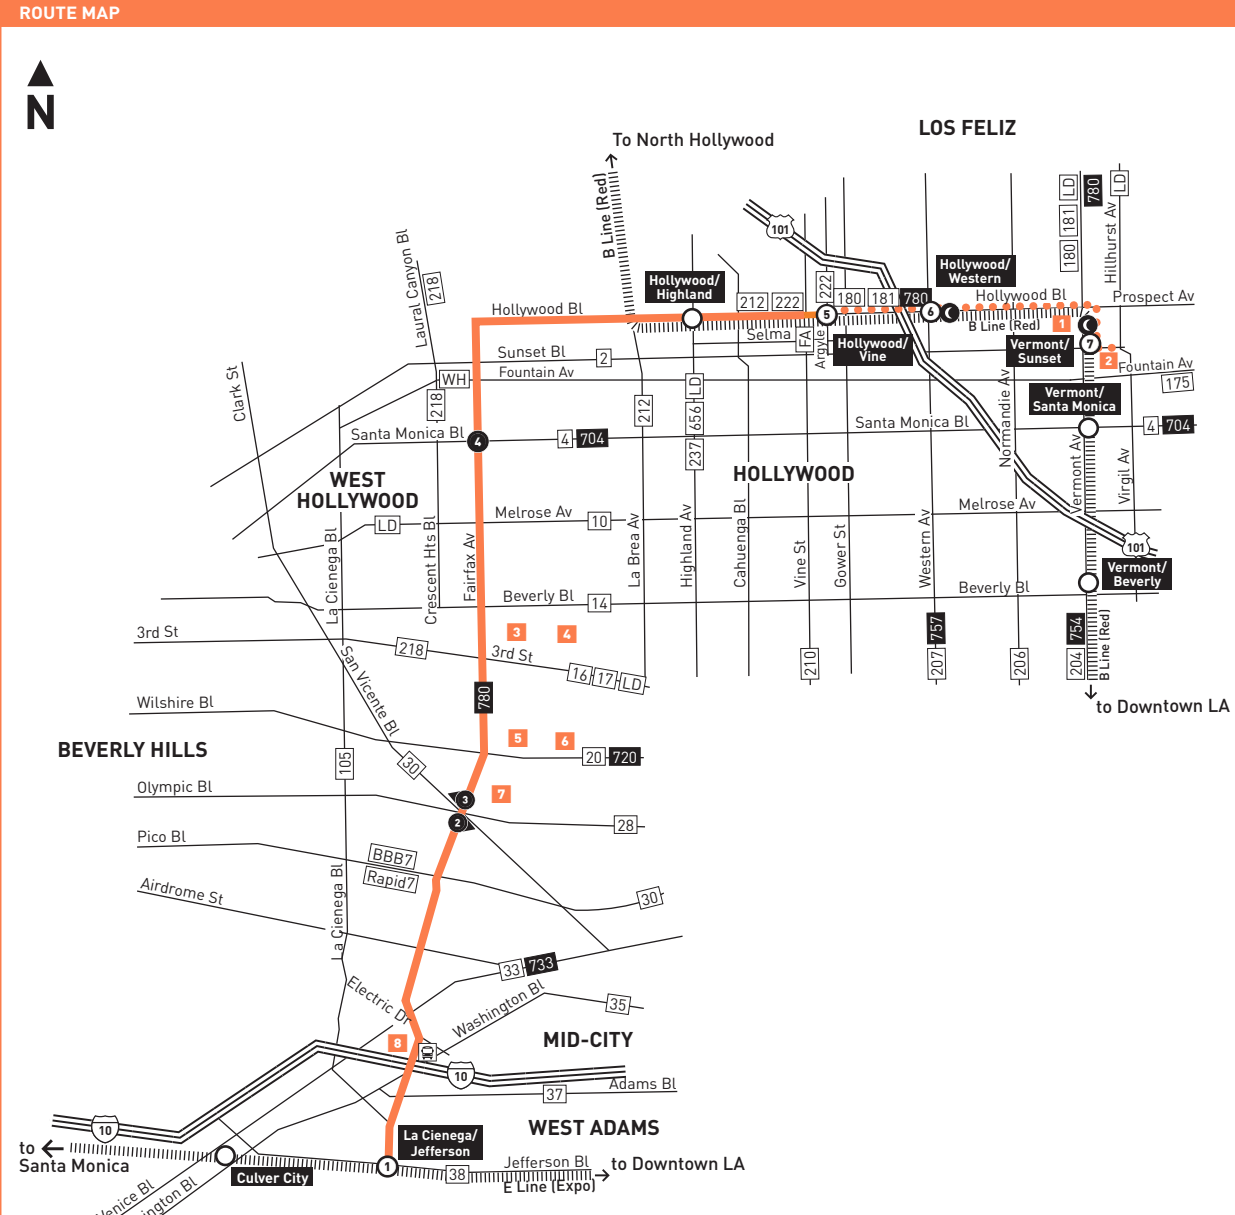

ROUTE MAP

- #### MAP NOTES
- 1 Kaiser Permanente Hospital
 - 2 Children's Hospital & Hollywood Presbyterian Medical Center
 - 3 Farmers Market
 - 4 The Grove
 - 5 LA County Museum of Art
 - 6 La Brea Tar Pits
 - 7 Petersen Automotive Museum
 - 8 Washington/Fairfax Transit Hub
- Metro 35, 37, 38, 105, 217, 780; C1, 4; CE437

- #### LEGEND
- Route of Line 217
 - Line 217 Owl Route Trips
 - Local Stop Timepoint
 - Local Stop Timepoint - Single Direction Only
 - Owl Timepoint
 - Metro Rail Station & Timepoint
 - Metro Rail Station
 - Transit Center
 - Metro Rail
 - AV Antelope Valley Transit Authority
 - BBB Santa Monica's Big Blue Bus
 - C Culver CityBus
 - FA LAX FlyAway
 - CE LADOT Commuter Express
 - LD LADOT DASH
 - R Rapid
 - WH West Hollywood Cityline

Special Notes

- Trips originate as Line 2 from Downtown Los Angeles to Vermont/Sunset Station via Sunset, then continues in service as southbound Line 217. Passengers needing to travel westbound on Sunset should transfer to Line 2 at Sunset & Vermont.
- Late night trips ending at Sunset & Vermont will continue in service as Line 2 to Downtown Los Angeles.
- Trip starts at Washington/Fairfax Transit Hub 6-9 minutes before time shown.
- Trip terminates at Washington/Fairfax Transit Hub 6-12 minutes after time shown.

Avisos especiales

- Los viajes se originan como Línea 2 desde Downtown Los Angeles hasta la Estación Vermont/Sunset vía Sunset luego continúan en servicio como la Línea 217 con rumbo al sur. Los pasajeros que necesiten viajar con rumbo al oeste en Sunset deben transferirse a la línea 2 en Sunset y Vermont.
- Viaje tarde de la noche terminando en Sunset y Vermont continuarán en servicio como Línea 2 al centro de Los Angeles.
- Viaje comienza en Washington/Fairfax Transit Hub 6-9 minutos antes de la hora mostrada.
- Viaje termina en Washington/Fairfax Transit Hub 6-12 minutos después de la hora mostrada.