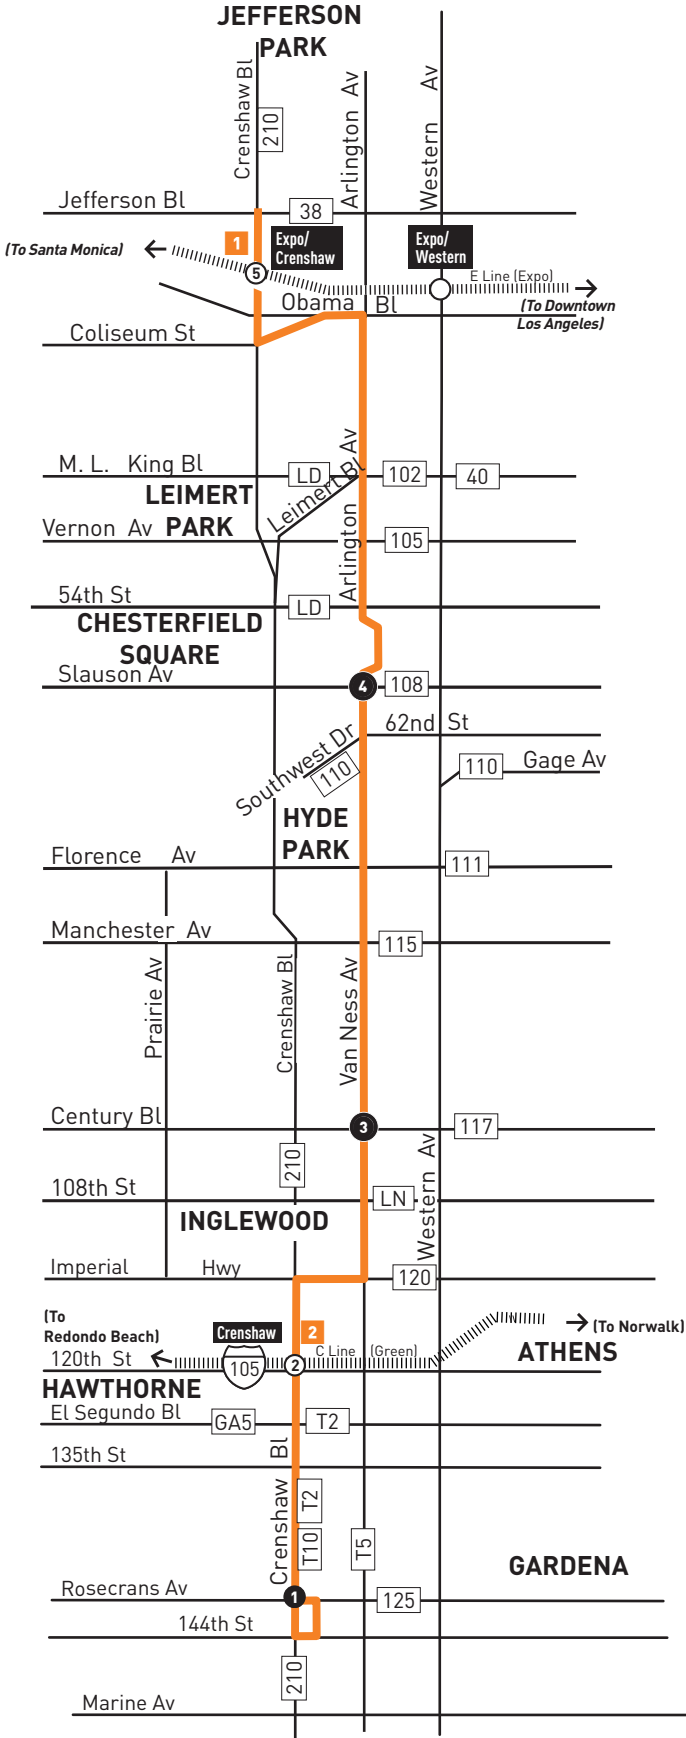

Monday through Friday

Effective Dec 13 2020

209

Northbound (Approximate Times)

HAWTHORNE	INGLEWOOD	HYDE PARK	JEFFERSON PARK
1	2	3	4
Crenshaw & Rosecrans	Crenshaw Station	Van Ness & Century	Van Ness & Slauson
5:29A	5:36A	5:41A	5:55A
6:25	6:33	6:40	6:55
7:25	7:33	7:40	7:55
8:25	8:33	8:40	8:55
9:25	9:33	9:40	9:55
10:25	10:33	10:40	10:55
11:25	11:33	11:40	11:55
12:25P	12:33P	12:40P	12:55P
1:24	1:31	1:39	1:55
2:24	2:31	2:39	2:55
3:24	3:31	3:39	3:55
4:24	4:31	4:39	4:55
5:24	5:31	5:39	5:55
6:26	6:33	6:40	6:55
7:27	7:34	7:41	7:55
8:29	8:36	8:42	8:55

Southbound (Approximate Times)

JEFFERSON PARK	HYDE PARK	INGLEWOOD	HAWTHORNE
5	4	3	2
Expo/Crenshaw Station	Van Ness & Slauson	Van Ness & Century	Crenshaw Station
5:29A	5:42A	5:57A	6:02A
6:29	6:42	6:57	7:02
7:29	7:42	7:57	8:02
8:29	8:42	8:57	9:02
9:29	9:42	9:57	10:02
10:29	10:42	10:57	11:02
11:29	11:42	11:58	12:03P
12:28P	12:42P	12:58P	1:03
1:28	1:42	1:58	2:03
2:28	2:42	2:59	3:04
3:28	3:42	3:59	4:04
4:28	4:42	5:01	5:06
5:28	5:42	6:00	6:05
6:28	6:42	7:00	7:05
7:28	7:42	7:57	8:02
8:29	8:42	8:55	9:00

LEGEND

- Line 209 Route
- Metro Rail
- Metro Rail Station
- # Timepoint
- # Metro Rail Station & Timepoint
- GA GTrans (Gardena)
- LD LADOT DASH
- LN County of LA - The Link
- T Torrance Transit

MAP NOTES

- 1 **Expo/Crenshaw Station**
Metro 209, 210; LD Midtown
- 2 **Crenshaw C Line (Green) Station**
Metro 209, 210; T5, T10