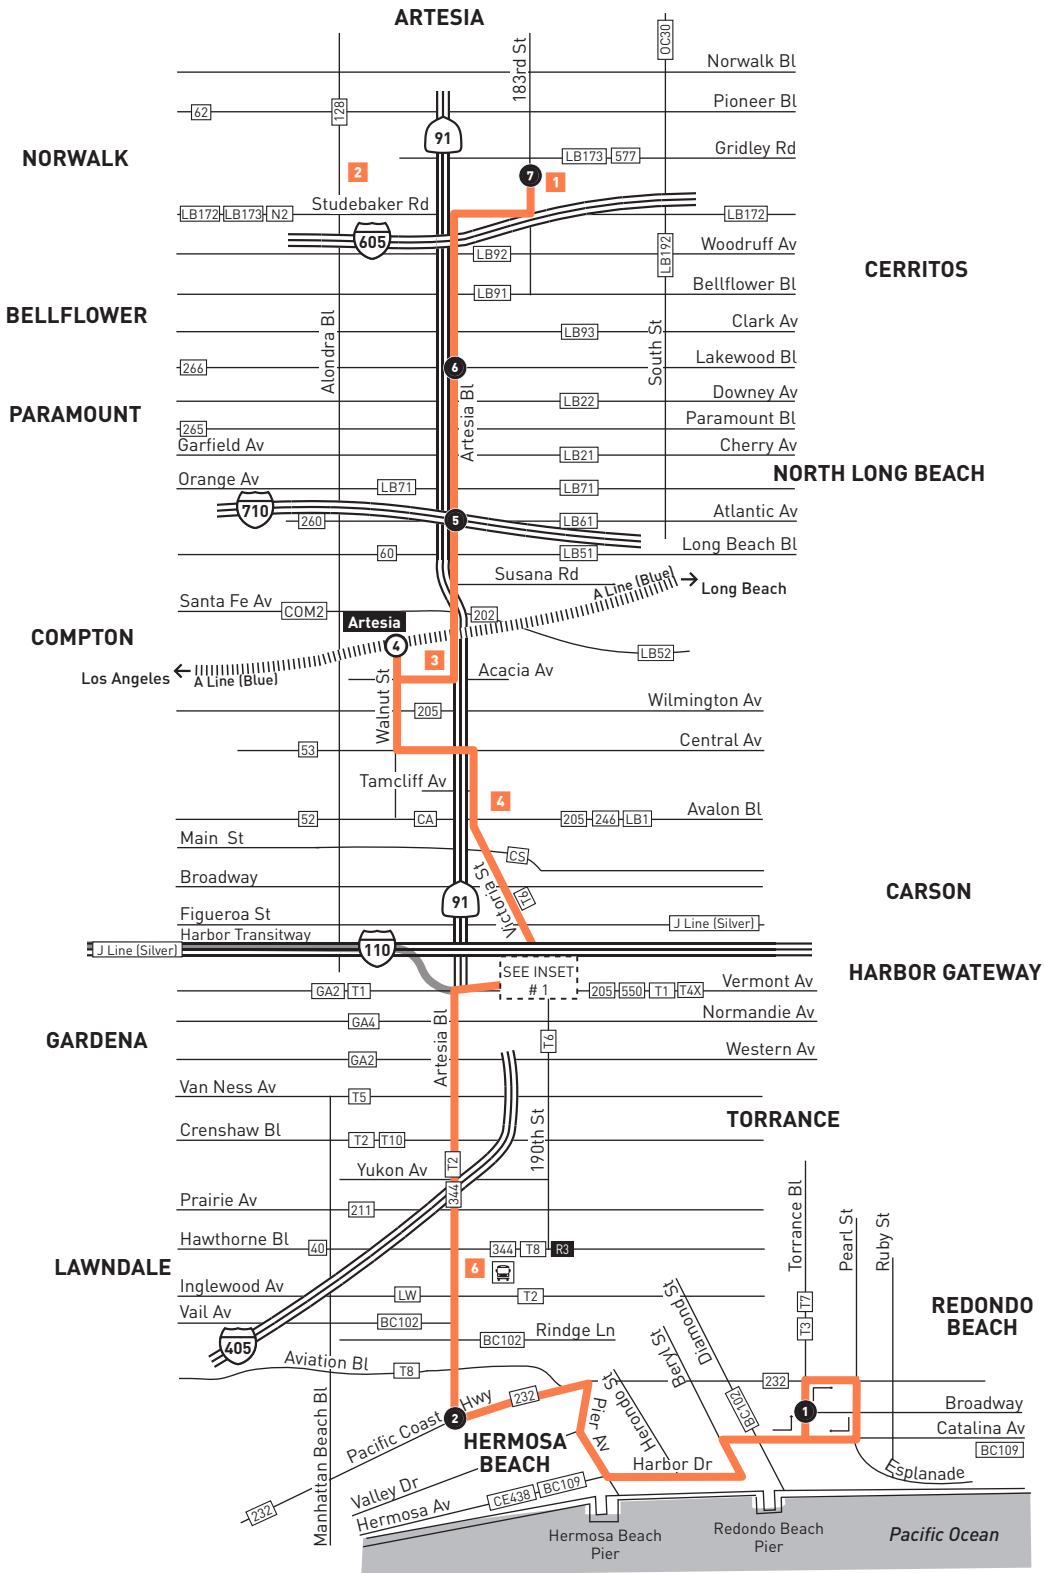

ROUTE MAP

INSET MAP 1 - HARBOR GATEWAY TRANSIT CENTER ▲ N

MAP NOTES

- **1 Los Cerritos Center**
  Metro 62, 130, 577; CR1, CR2; LB172, LB173, LB192; N2; OC30
- **2 Cerritos College**
  Metro 128; LB172-173; N1, 2; CR1, 2
- **3 Artesia Station**
  A Line (Blue); Metro 60, 130, 202, 205, 260; COM5; LB51, LB52, LB61; T6
- **4 CSU Dominguez Hills**
  Metro 53, 130; CA; COM5; LB1; T6
- **5 Harbor Gateway Transit Center**
  J Line (Silver); Metro 52, 130, 205, 246, 344, 550; Dodger Stadium Express; CS; GA2, GA4; T1, T4X, T6; Galaxy Express;
- **6 South Bay Galleria**
  Metro 40, 130, 210, 211, 344; BC102; GA3; LW; R3; T2, T8

LEGEND

- Line 130 Route
- Local Stop Timepoint
- Metro Rail Station
- Metro Rail Station & Timepoint
- Metro Rail
- BC Beach Cities Transit
- BF Bellflower Bus
- CA Carson Circuit
- CE LADOT Commuter Express
- COM Compton Renaissance
- COW Cerritos on Wheels
- CS Carson North - South Shuttle
- GA GTrans (Gardena)
- LB Long Beach Transit
- LW Lawndale Beat
- N Norwalk Transit
- OC Orange County Bus
- R Torrance Transit Rapid
- T Torrance Transit

INSET 1 - HARBOR GATEWAY TRANSIT CENTER

- Line 130 Route
- Transit Center