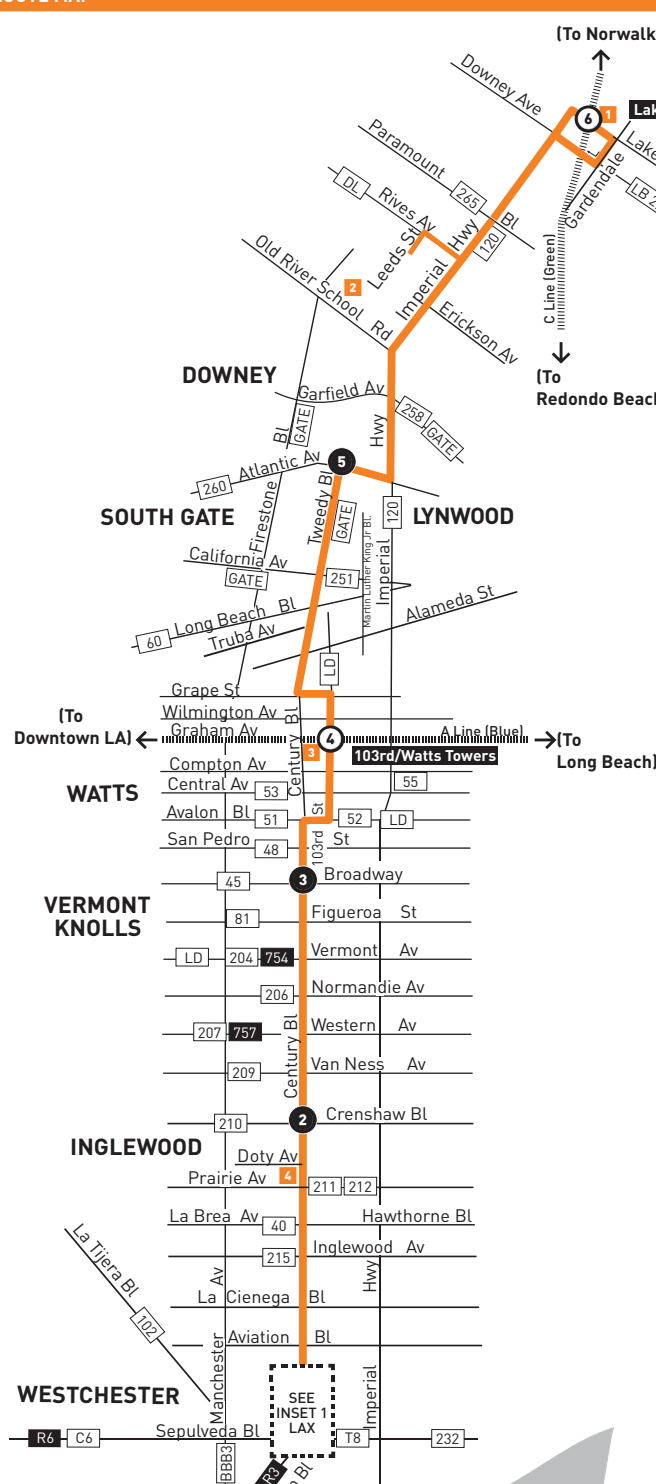

ROUTE MAP

LEGEND

- Line 117 Route
- Metro Rail
- Timepoint
- Metro Rail Station and Timepoint
- Santa Monica's Big Blue Bus
- Beach Cities Transit
- Culver CityBus
- Get Around Town Express (South Gate)
- Long Beach Transit
- LADOT DASH
- Rapid
- Torrance Transit

MAP NOTES

- Lakewood Bl C Line (Green) Station**
Metro 117, 265, 266; DL Southeast; LB22
- Rancho Los Amigos Medical Center**
Metro 117, 120; DL Southwest; Rancho Shuttle
- 103rd St/Watts Towers A Line (Blue) Station**
Metro 55, 117; DASH Watts
- Hollywood Park Casino/ So Fi Stadium**
Metro 117, 211, 212
- LAX City Bus Center**
Metro 40 Owl, 102, 111, 117, 232
BBB3, R3; BC109; C6, R6; T8; LAX Shuttle