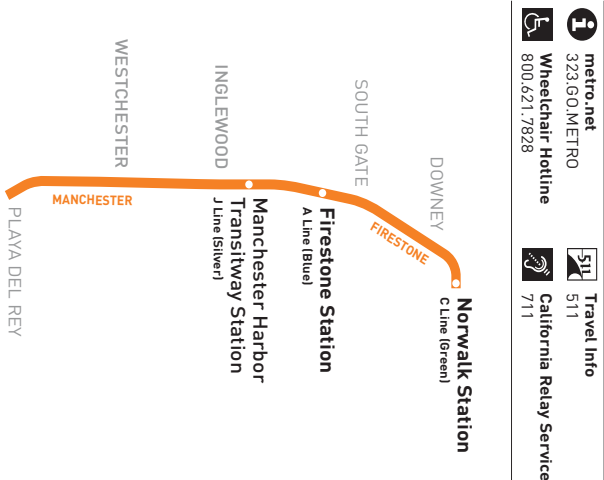

Horarios de domingos y días feriados

Horarios de domingos y días feriados en vigor para New Year's Day, Memorial Day, Independence Day, Labor Day, Thanksgiving Day y Christmas Day.

Avisos especiales

- Comienza en Firestone BL y Atlantic Ave 16-23 minutos antes de la hora mostrada.

Nexttrip

Envíe un mensaje de texto con "Metro" y la intersección de la calle o el número de su parada al 41411. Nexttrip le enviará un mensaje de texto con la próxima llegada de cada autobús en esa parada. También puede visitar metro.net or llamar al 511 y decir "Nexttrip".

Subject to change without notice. Sujeto a cambios sin previo aviso.

Effective Dec 13 2020

115

Metro Local

Eastbound to Norwalk

Westbound to Playa del Rey

via Manchester - Firestone

- metro.net 323.60.METRO
- Wheelchair Hotline 800.621.7828
- Travel Info 511
- California Relay Service 711