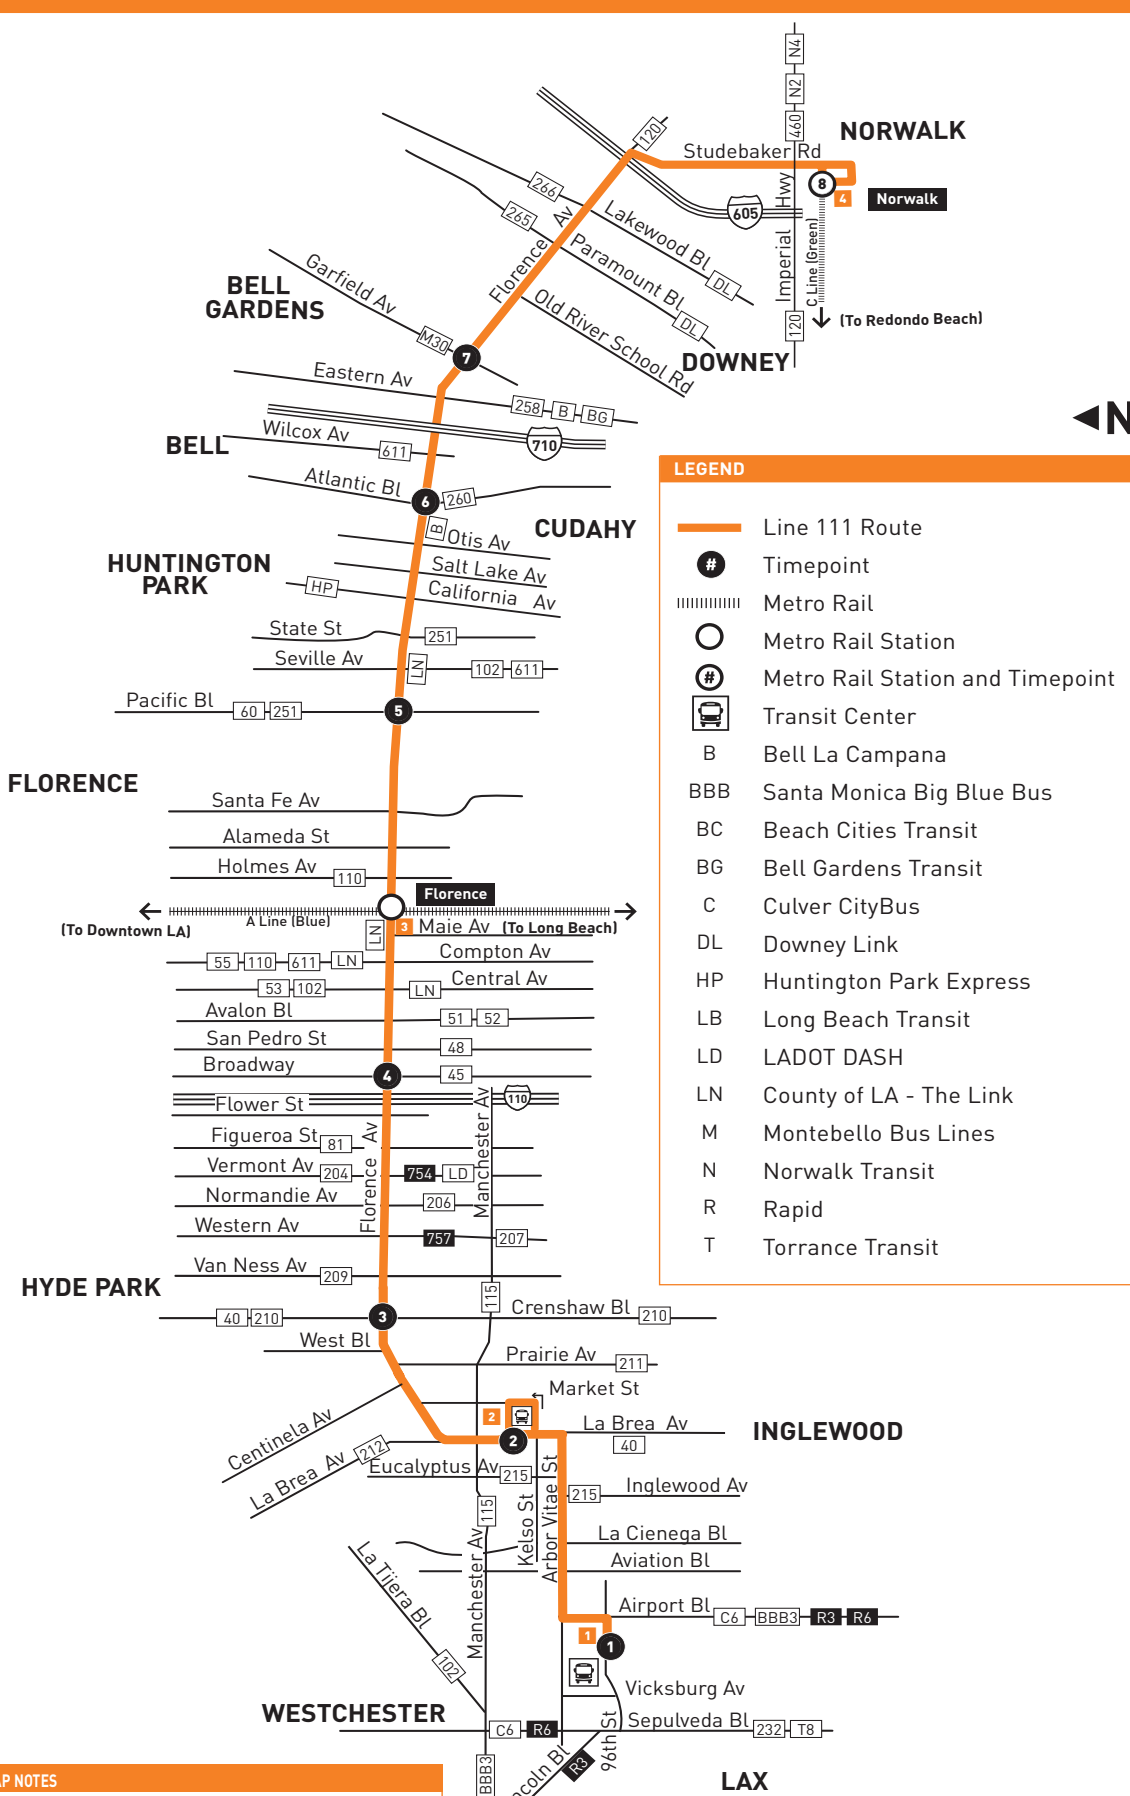

ROUTE MAP

1. **MAP NOTES**
2. **1 LAX City Bus Center**
     Metro 102, 111, 117, 232, 40 owl;
     BC109, C6, R6; BBB3, R3; T8;
     LAX Shuttle
   - **2 Inglewood Transit Center**
     Metro 40, 111
   - **3 Florence A Line (Blue) Station**
     Metro 102, 110, 111, 611;
     LD Chesterfield Square;
     LN Florence - Firestone/
     Walnut Park
   - **4 Norwalk C Line (Green) Station**
     Metro 111, 115, 120, 125, 460,
     577; N2, N4, N5, N7; LB172, LB173

150952

Metro