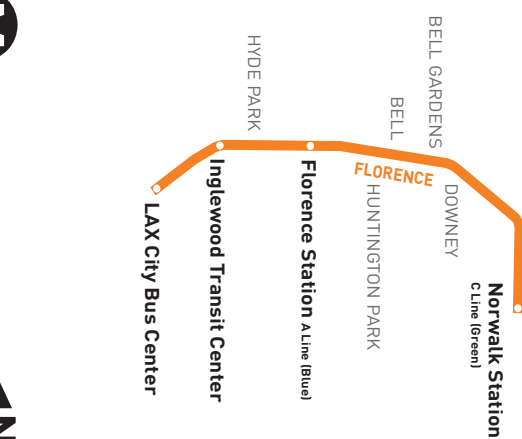

metro.net
323.601.METRO
Wheelchair Hotline
800.621.7828

Travel Info
511
California Relay Service
711

Effective Dec 13 2020

Metro Local

Eastbound to Norwalk Station
Westbound to LAX City Bus Center
via Florence Av

111