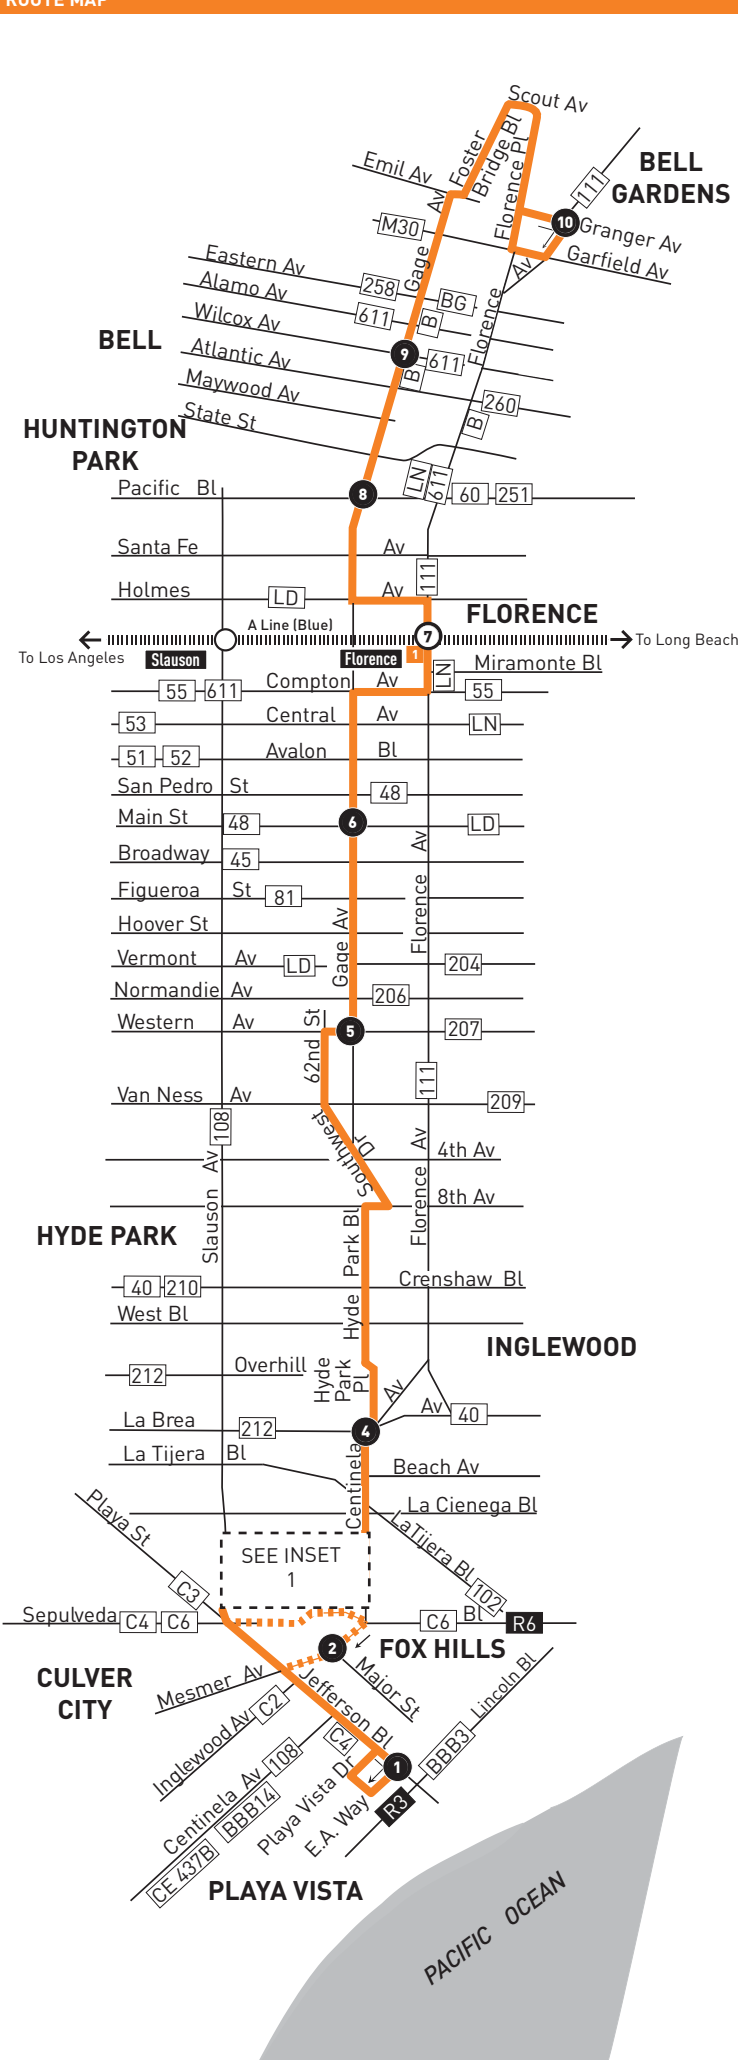

Saturday, Sunday and Holiday Schedules

Horarios de sábado, domingo y días feriados

Saturday, Sunday and Holiday Schedule in effect on New Year's Day, Memorial Day, Independence Day, Labor Day, Thanksgiving Day and Christmas Day.

Horarios de sábado, domingo, y días feriados en vigor para New Year's Day, Memorial Day, Independence Day, Labor Day, Thanksgiving Day and Christmas Day

ROUTE MAP

LEGEND

- Line 110 Route
- Short Line Turnaround (Weekday Only)
- Timepoint
- Metro Rail
- Metro Rail Station
- Metro Rail Station and Timepoint
- Transit Center
- B Bell La Campana
- BBB Santa Monica's Big Blue Bus
- BG Bell Gardens Transit
- C Culver CityBus
- CE LADOT Commuter Express
- LD LADOT DASH
- LN County of LA - The Link
- M Montebello Bus Lines
- R Rapid

MAP NOTES

1. **Florence A Line (Blue) Station**
   Metro 102, 110, 111, 611;
   LD Chesterfield Square
   LN Florence - Firestone/Walnut Park
2. **Culver City Transit Center/ Westfield Mall**
   Metro 108, 110; C2, C3, C4, C6;
   R6 (on Sepulveda)

INSET 1 - FOX HILLS

INSET LEGEND

- Line 110 Eastbound
- Line 110 Westbound
- Timepoint
- Transit Center
- Single Direction Bus Stop