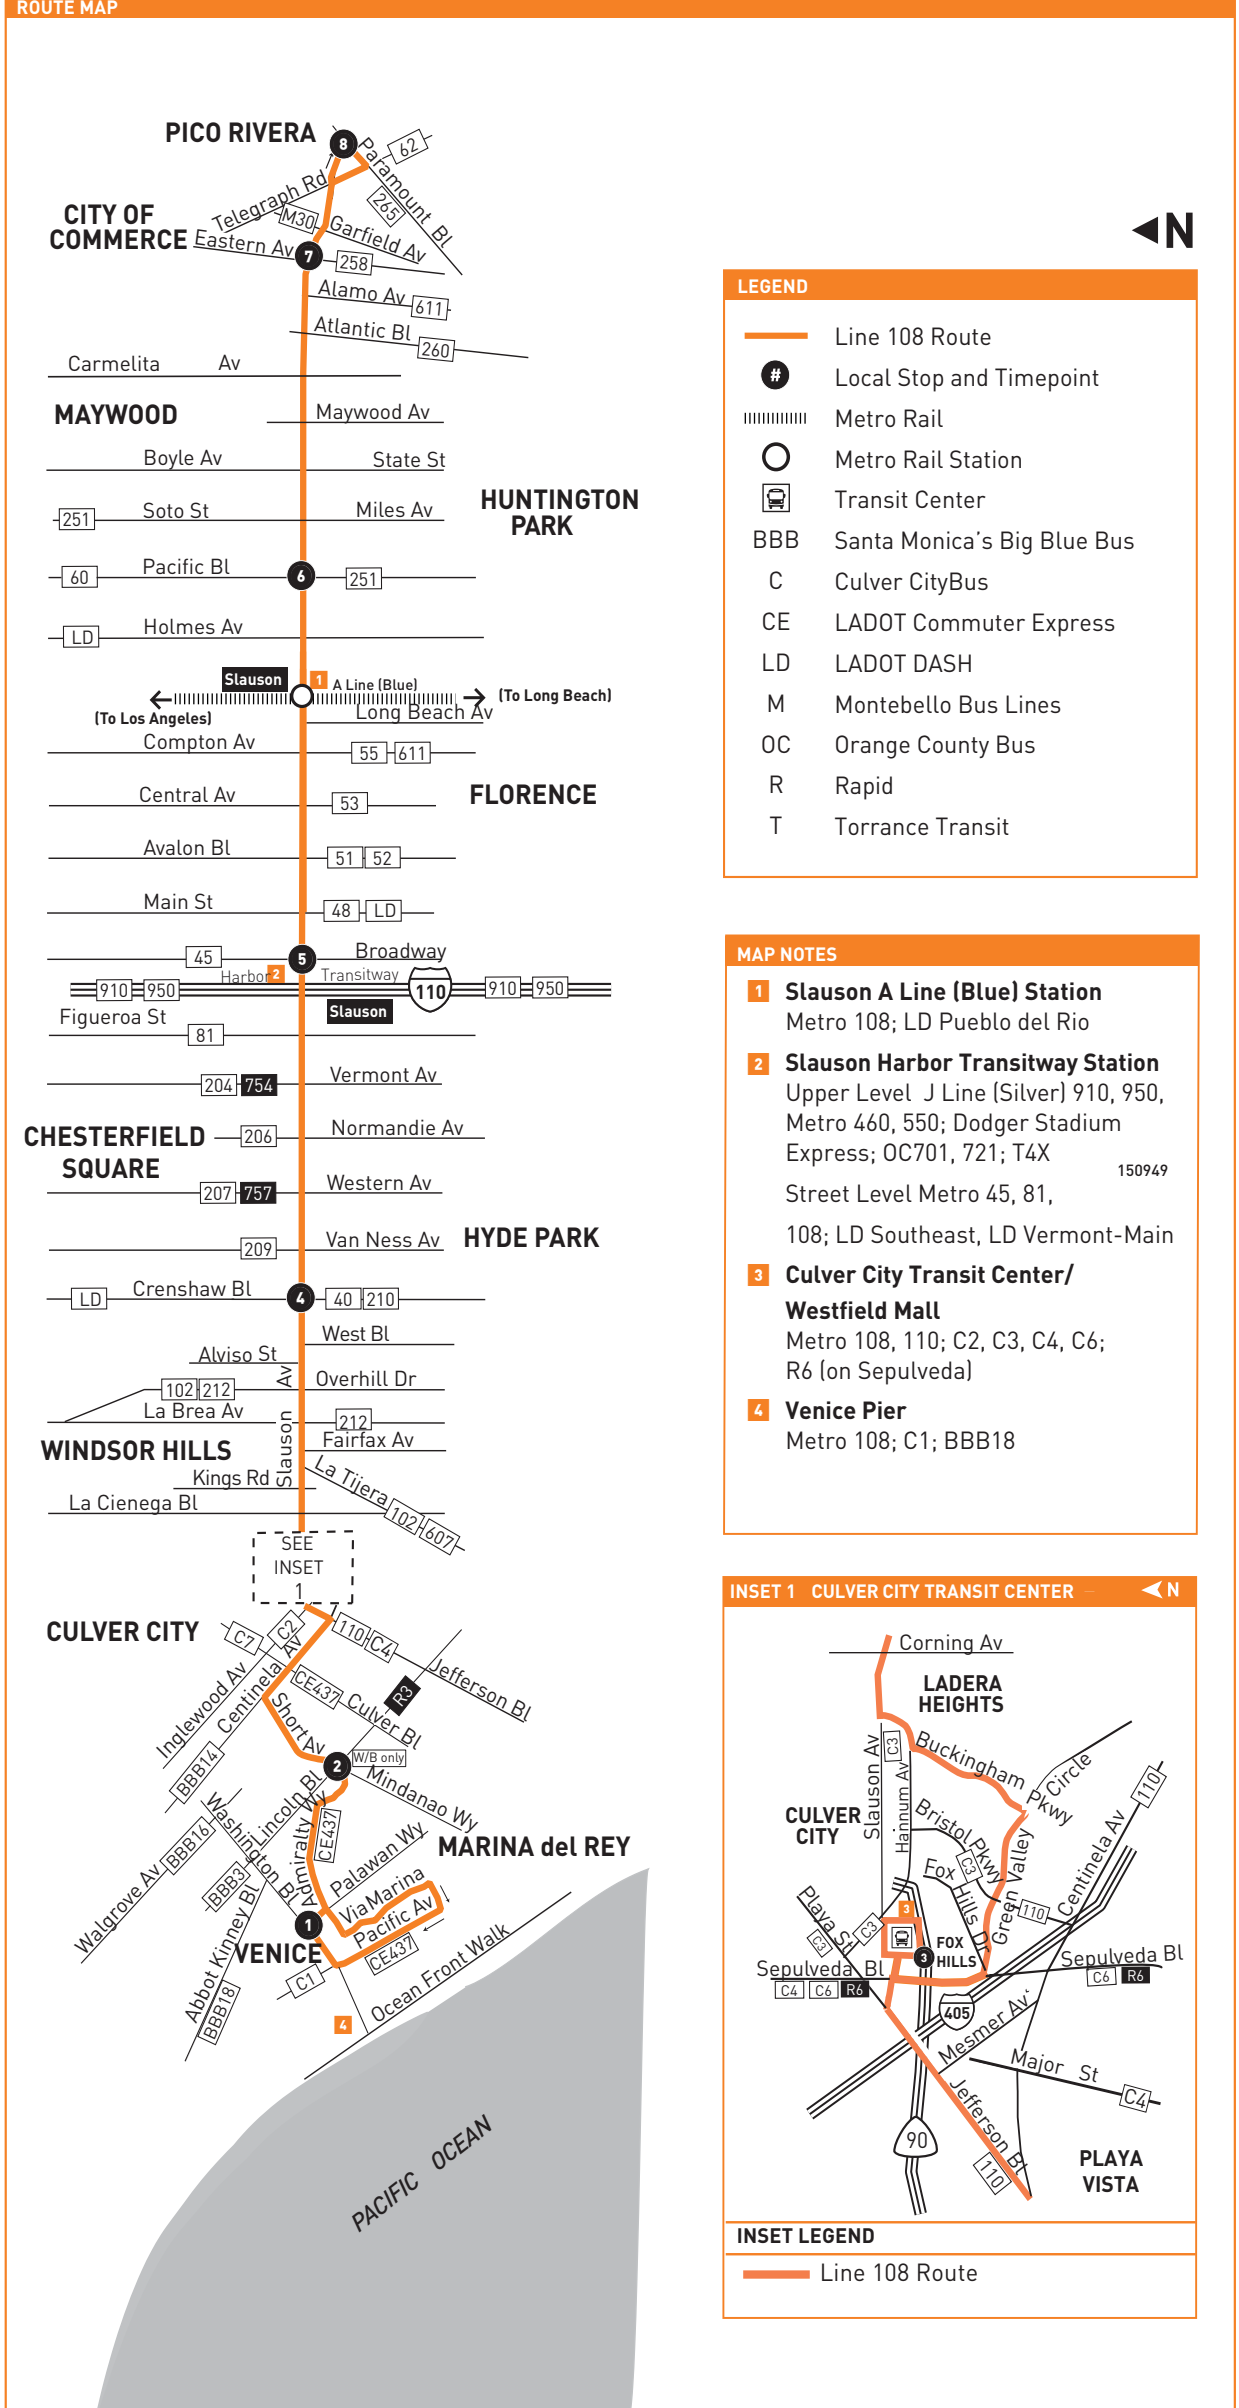

Eastbound Al Este (Approximate Times/Tiempos Aproximados)

Westbound Al Oeste (Approximate Times/Tiempos Aproximados)

Table with 16 columns for stations and multiple rows for departure times for Eastbound and Westbound routes.

Sunday and Holiday

Eastbound Al Este (Approximate Times/Tiempos Aproximados)

Westbound Al Oeste (Approximate Times/Tiempos Aproximados)

Table with 16 columns for stations and multiple rows for departure times for Sunday and Holiday routes.

ROUTE MAP

LEGEND section defining symbols for Line 108 Route, Local Stop and Timepoint, Metro Rail, Metro Rail Station, Transit Center, Santa Monica's Big Blue Bus, Culver CityBus, LADOT Commuter Express, LADOT DASH, Montebello Bus Lines, Orange County Bus, Rapid, and Torrance Transit.

MAP NOTES section providing details for four key stations: 1 Slauson A Line (Blue) Station, 2 Slauson Harbor Transitway Station, 3 Culver City Transit Center/Westfield Mall, and 4 Venice Pier.

INSET 1 CULVER CITY TRANSIT CENTER map showing the detailed route around the Culver City Transit Center area.

INSET LEGEND defining the Line 108 Route symbol.