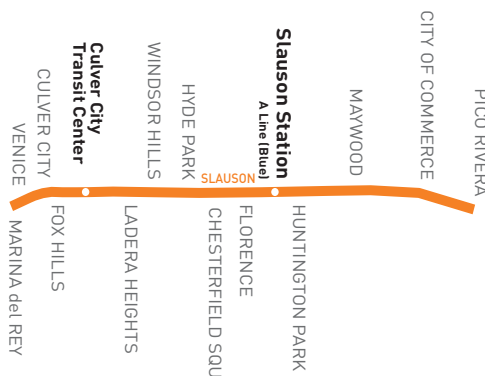

Avisos especiales

Restricciones al Pasajero - La Linea 108 opera en un lazo de un solo sentido en Marina del Rey. Pasajeros viajando Via Marina, Pacific Ave, y Washington Bl. deberan board autobuses que indiquen "Marina Del Rey", usando las horas rumbo al oeste por Mindanao y Lincoln y Washington y Palawan Way. Pasajeros pueden permanecer en el autobus durante la hora planificada en Washington y Palawan Way.

- **A** Comienza en Mesmer y Major 5 a 7 minutos antes de la hora mostrada.
- **B** Termina en Mesmer y Major 5 a 9 minutos despues de la hora mostrada.

Sunday and Holiday Schedules

Sunday and Holiday Schedule in effect on New Year's Day, Memorial Day, Independence Day, Labor Day, Thanksgiving Day and Christmas Day.

Horarios de domingo y festivos

Horarios de domingo, y días feriados en vigor para New Year's Day, Memorial Day, Independence Day, Labor Day, Thanksgiving Day y Christmas Day

Nextrip

Text "metro" and your intersection or stop number to 41411 (example: metro Vignes & Cesar E Chavez or metro 1563). You can also visit metro.net or call 511 and say "Nextrip"

Nextrip

Envíe un mensaje de texto con "Metro" y el número de su parada al 41411. Nextrip le enviará un mensaje de texto con la próxima llegada de cada autobús en esa parada. También puede visitar metro.net o llamar al 511 y decir "Nextrip."

Metro

metro.net
511
Wheelchair Hotline
800.621.7828
Travel Info
California Relay Service
711

Effective Dec 13 2020
108
Metro Local
Eastbound to Pico Rivera
Westbound to Marina del Rey
Via Slauson Av