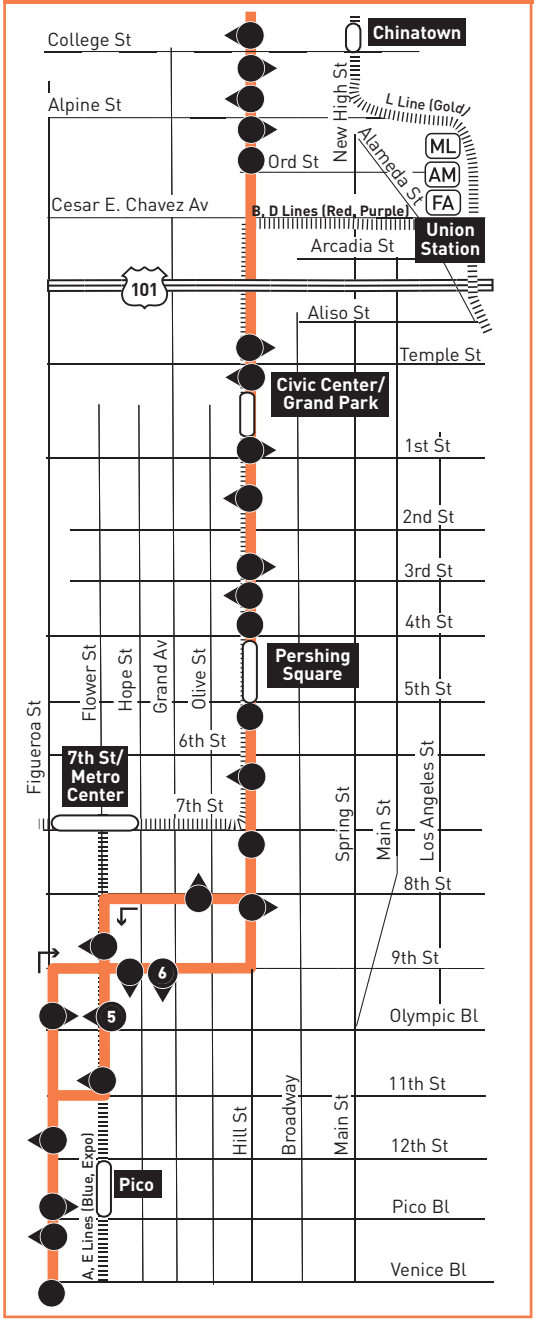

ROUTE MAP

INSET 1 - DOWNTOWN LA

LEGEND

- Line 81 Route
  - Metro Rail
  - Local Stop Timepoint
  - Local Stop Timepoint - Single Direction Only
  - Local Stop
  - Local Stop - Single Direction Only
  - Metro Rail Station & Timepoint
  - Metro Rail Station
  - Station Stop
  - Transit Center
  - Map Notes
  - Connecting Line
  - Rapid Connecting Line
  - Amtrak
  - Metrolink
  - LAX FlyAway
  - GTrans
  - LADOT Commuter Express
  - LADOT DASH
  - OC Bus
  - Torrance Transit
- INSET 1 - DOWNTOWN LOS ANGELES**
- Metro Rail Station