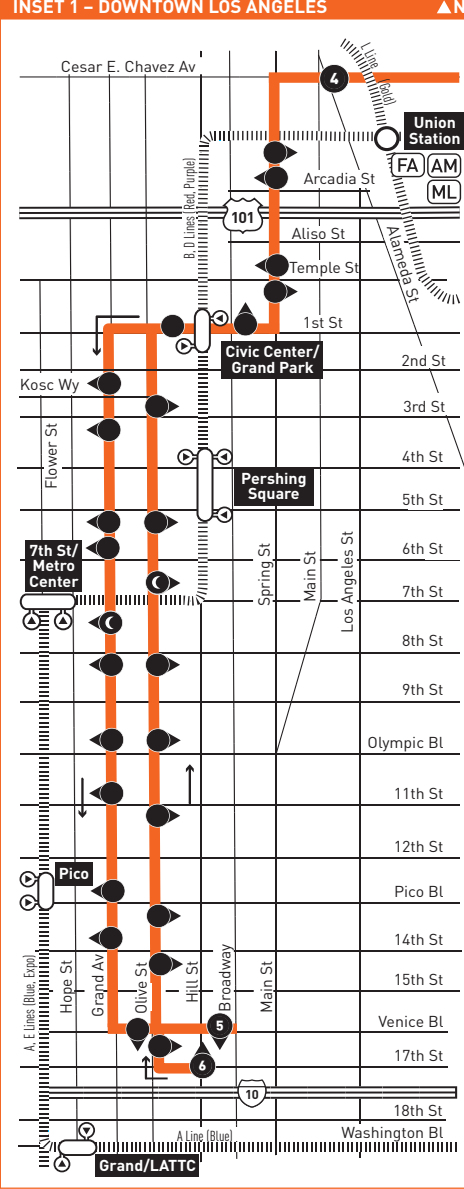

INSET 1 - DOWNTOWN LOS ANGELES