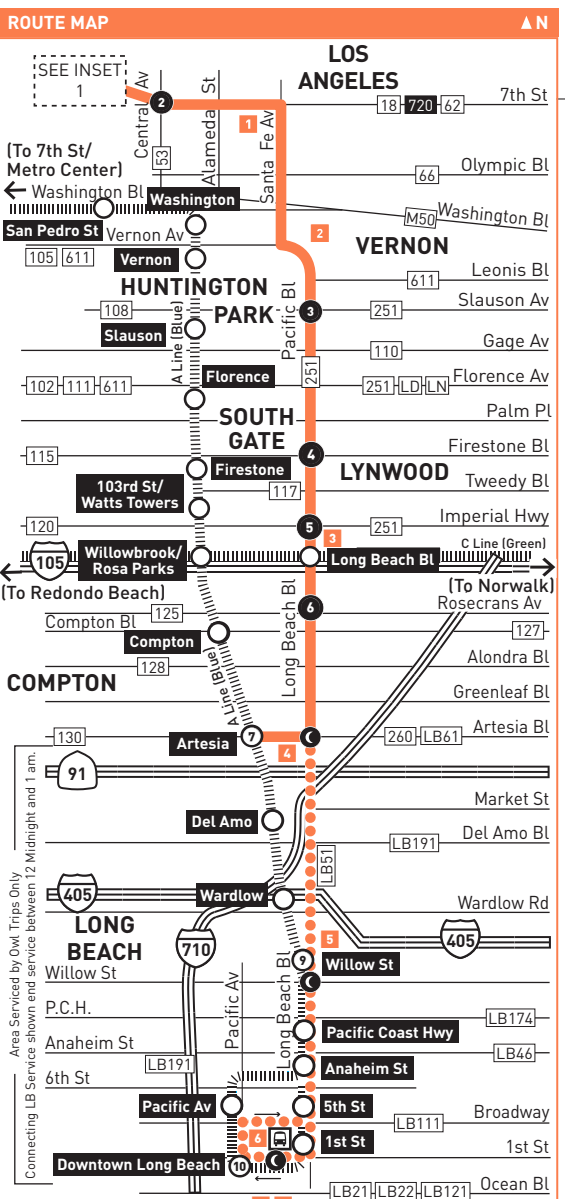

See Late Night/Owl schedule for additional service

See Late Night/Owl schedule for additional service

Sunday and Holiday

Northbound Al Norte (Approximate Times / Tiempos Aproximados)

Southbound Al Sur (Approximate Times / Tiempos Aproximados)

See Late Night/Owl schedule for additional service

See Late Night/Owl schedule for additional service

LEGEND

- Line 60 Route
- Line 60 Extended Owl Route
- Metro Rail
- Local Stop Timepoint
- Local Stop Timepoint - Single Direction Only
- Local Stop
- Local Stop - Single Direction Only
- Owl Timepoint
- Metro Rail Station & Timepoint
- Metro Rail Station
- Transit Center
- Map Notes
- Connecting Line
- Rapid Connecting Line
- Compton Renaissance Transit System
- GTrans (Gardena)
- LB Trans (Long Beach)
- LADOT DASH
- County of LA - The Link
- Montebello Bus Lines
- T Torrance Transit