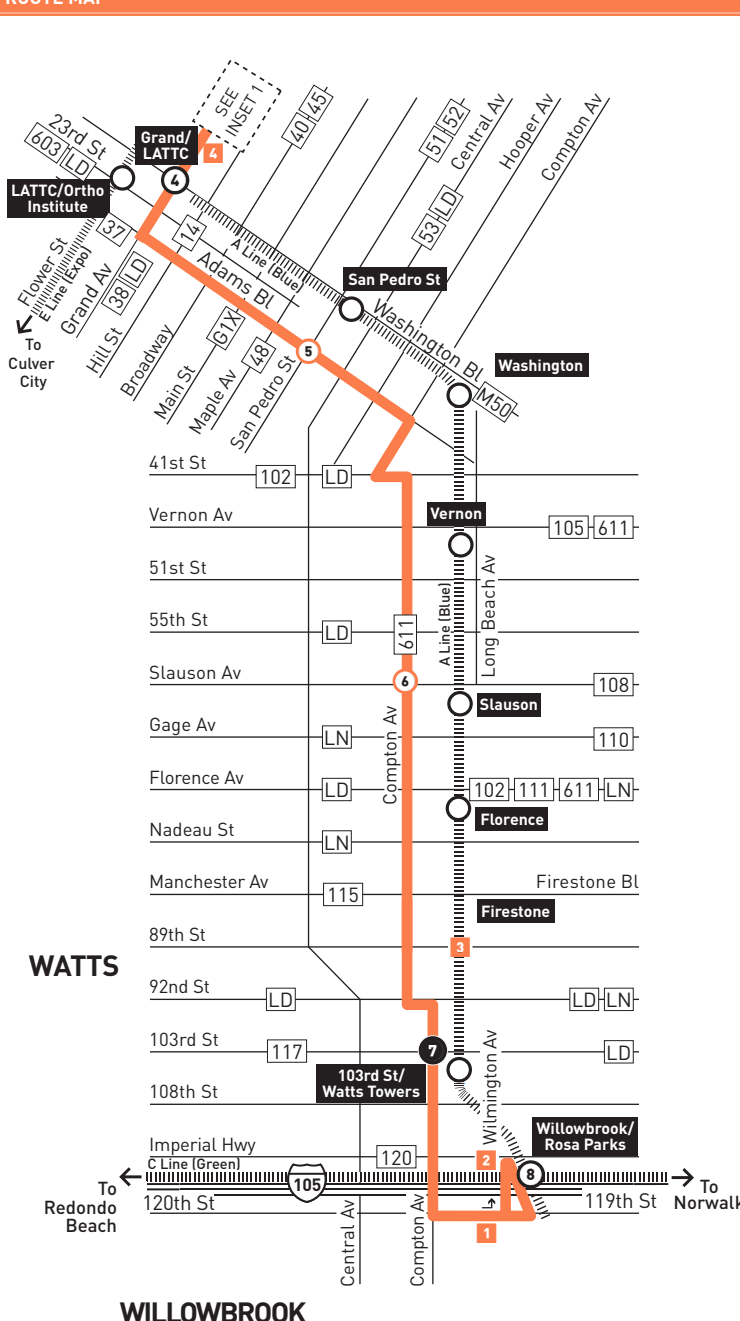

## ROUTE MAP

**LEGEND**

- Line 55 Route
- # Local Stop Timepoint
- #▶ Local Stop Timepoint - Single Direction Only
- Local Stop
- ▶ Local Stop - Single Direction Only
- # Metro Rail / Busway Station & Timepoint
- Metro Rail / Busway Station
- 🚏 Transit Center
- # Map Notes
- ### Connecting Line
- ### Rapid Connecting Line
- GA GTrans
- LD LADOT DASH
- LN County of Los Angeles - The Link
- M Montebello Bus Lines
- T Torrance Transit

**INSET 1 - DOWNTOWN LOS ANGELES**

- Metro Rail Station
- ⊕ Metro Rail Station Entrance

- MAP NOTES**
- 1 Martin Luther King Jr. Community Hospital**  
Metro 55, 120, 202, 205; DASH Watts
  - 2 Willowbrook/Rosa Parks Station**  
A, C Lines (Blue, Green); Metro 55, 120, 202, 205; DASH Watts; The Link Willowbrook and King Medical Center Shuttle, Lynwood Breeze Route D; GA5; Rancho Shuttle
  - 3 Firestone Station**  
A Line (Blue); Metro 115; The Link Florence - Firestone/Walnut Park;
  - 4 Grand/LATTC Station**  
A, J Lines (Blue, Silver); Metro 14, 35, 37, 38, 55, 460, 603, T4X, DASH D, Pico Union/Echo Park, King-East

Southbound Al Sur (Approximate Times / Tiempos Aproximados)

Table with 6 columns: Stations (Sunset & Figueroa, Spring & 7th, Grand & Washington, Adams & San Pedro, Compton & Slauson, Compton & 103rd, Willowbrook/Rosa Parks) and 24 rows of departure times.