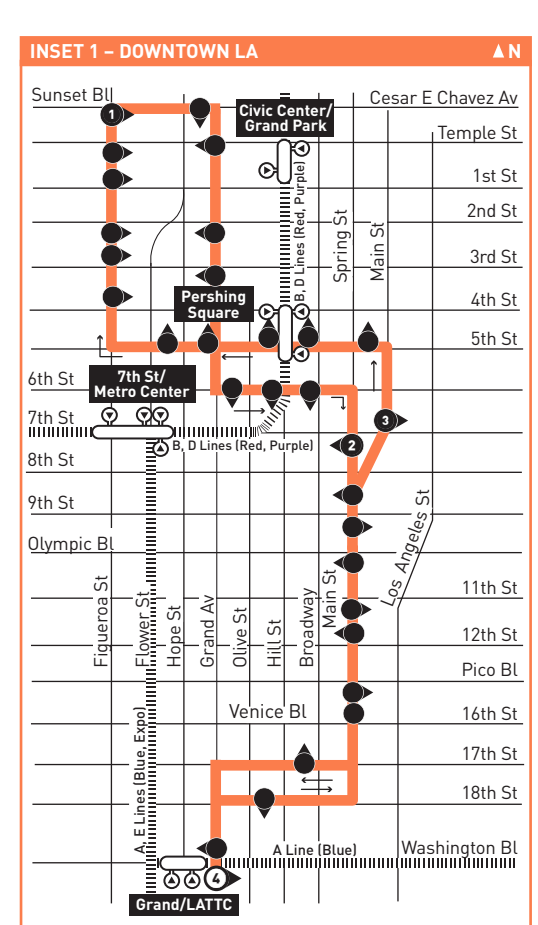

## ROUTE MAP

**LEGEND**

- Line 55 Route
- # Local Stop Timepoint
- #▶ Local Stop Timepoint - Single Direction Only
- Local Stop
- ▶ Local Stop - Single Direction Only
- # Metro Rail / Busway Station & Timepoint
- Metro Rail / Busway Station
- 🚏 Transit Center
- # Map Notes
- ### Connecting Line
- ### Rapid Connecting Line
- GA GTrans
- LD LADOT DASH
- LN County of Los Angeles - The Link
- M Montebello Bus Lines
- T Torrance Transit

**INSET 1 - DOWNTOWN LOS ANGELES**

- Metro Rail Station
- ⊕ Metro Rail Station Entrance

- MAP NOTES**
- 1 Martin Luther King Jr. Community Hospital**  
Metro 55, 120, 202, 205; DASH Watts
  - 2 Willowbrook/Rosa Parks Station**  
A, C Lines (Blue, Green); Metro 55, 120, 202, 205; DASH Watts; The Link Willowbrook and King Medical Center Shuttle, Lynwood Breeze Route D; GA5; Rancho Shuttle
  - 3 Firestone Station**  
A Line (Blue); Metro 115; The Link Florence - Firestone/Walnut Park;
  - 4 Grand/LATTC Station**  
A, J Lines (Blue, Silver); Metro 14, 35, 37, 38, 55, 460, 603, T4X, DASH D, Pico Union/Echo Park, King-East

Northbound Al Norte (Approximate Times)

Table with 6 columns: Stations (Willowbrook/Rosa Parks, Compton & 103rd, Compton & Slauson, Adams & San Pedro, Grand & Washington, Sunset & Figueroa) and 24 rows of departure times.

Southbound Al Sur (Approximate Times / Tiempos Aproximados)

Table with 6 columns: Stations (Sunset & Figueroa, Spring & 7th, Grand & Washington, Adams & San Pedro, Compton & Slauson, Compton & 103rd, Willowbrook/Rosa Parks) and 24 rows of departure times.