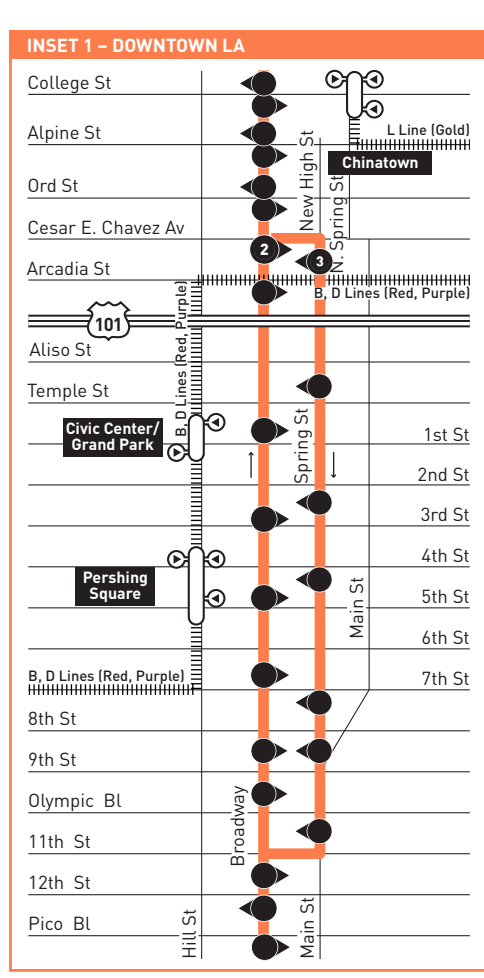

ROUTE MAP

- MAP NOTES**
- 1 Harbor Freeway C Line (Green) Station Freeway Level**
J Line (Silver); Metro 550; CE 448, GA1X (Peak Hour Only); OC 701 (Peak Hour Only); OC 721 (Peak Hour Only); T4X
 - Street Level**
Metro 45, 81, 120; T1, 2; GA1X (Midday & Weekends)
 - Upper Level**
C Line (Green)

- ☐ Continúa hacia Broadway y 7th llegando 8 minutos después de la hora mostrada.
-