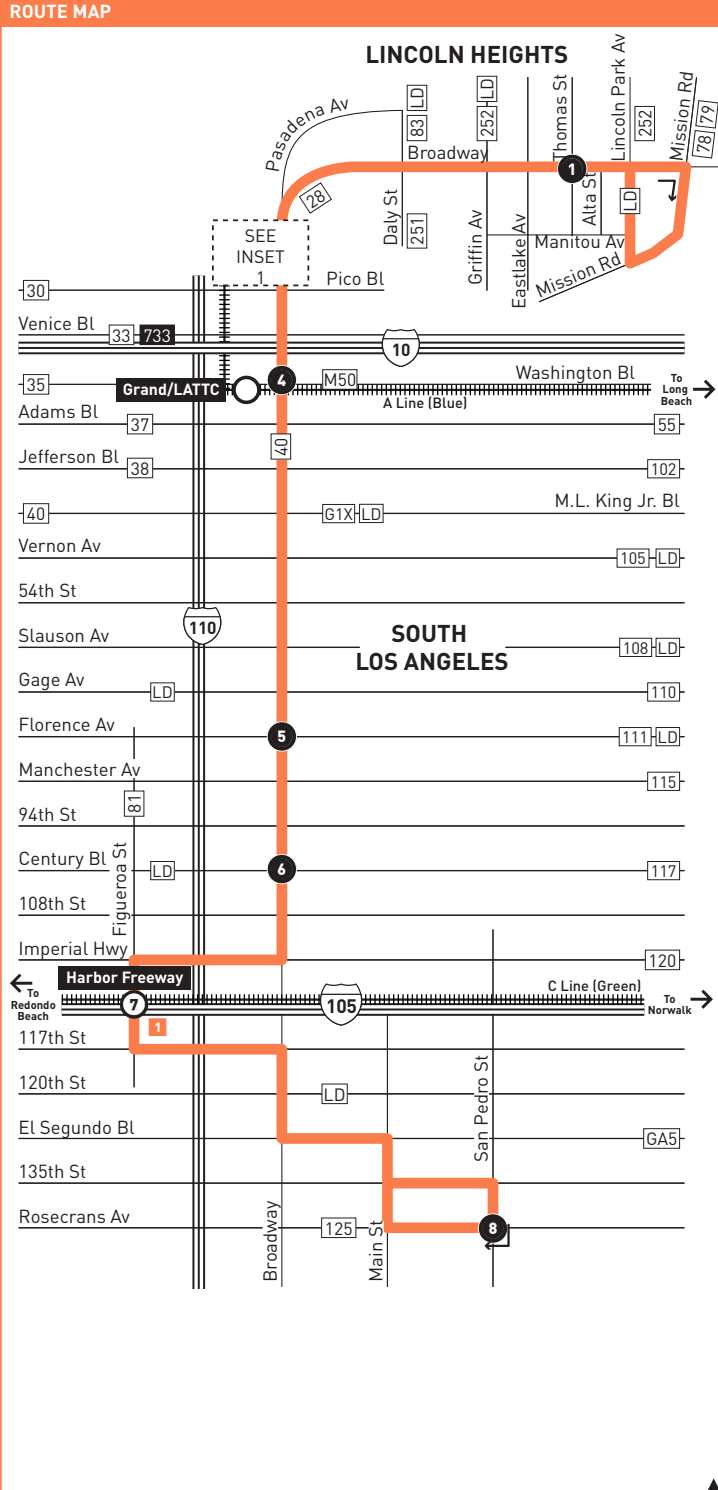

ROUTE MAP

- MAP NOTES**
- 1 Harbor Freeway C Line (Green) Station Freeway Level**
J Line (Silver); Metro 550; CE 448, GA1X (Peak Hour Only); OC 701 (Peak Hour Only); OC 721 (Peak Hour Only); T4X
 - Street Level**
Metro 45, 81, 120; T1, 2; GA1X (Midday & Weekends)
 - Upper Level**
C Line (Green)

- LEGEND**
- Line 45 Route
 - # Timepoint
 - Metro Rail
 - Metro Rail Station
 - Metro Rail Station + Timepoint
 - CE LADOT Commuter Express
 - GA GTrans (Gardena)
 - LD LADOT DASH
 - LN The Link
 - M Montebello Bus Lines
 - OC Orange County Bus
 - T Torrance Transit
- INSET 1 - DOWNTOWN LA**
- Line 45 Route
 - Local Stop
 - Local Stop - Northbound Only
 - Local Stop - Southbound Only
 - Metro Rail Station
 - Metro Rail Station Entrance

Pay now. Or pay later.

Metro fare is only \$1.75.

The penalty for skipping a Metro fare is \$75.

Northbound Al Norte (Approximate Times / Tiempos Aproximados)

Southbound Al Sur (Approximate Times / Tiempos Aproximados)

- ☐ Continúa hacia Broadway y 7th llegando 8 minutos después de la hora mostrada.
-