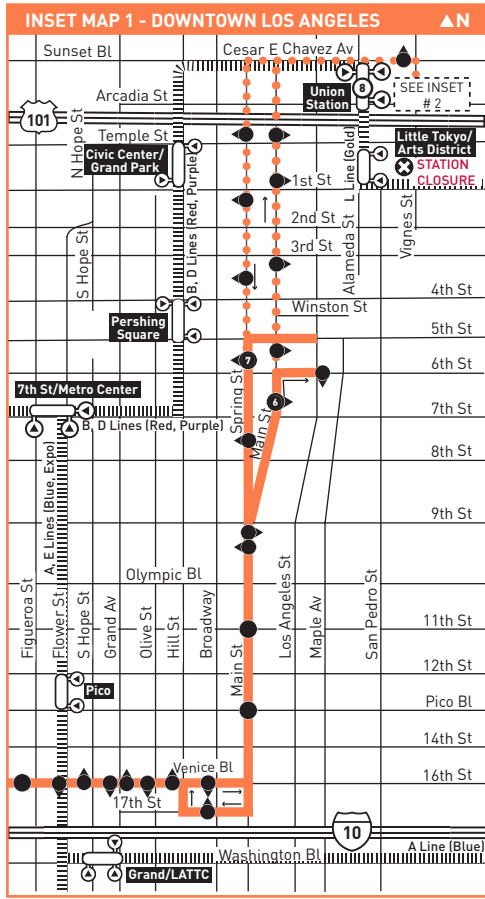

ROUTE MAP

LEGEND

- Line 33 Route
- Line 33 Early AM/Late Nights/Owl Trips
- Owl Timepoint
- Local Stop
- Local Stop - Single Direction Only
- Local Stop Timepoint
- Local Stop Timepoint - Single Direction Only
- Metro Rail Station
- Metro Rail Station & Timepoint - Single Direction Only
- Amtrak
- Metrolink
- AV Antelope Valley Transit Authority
- BBB Santa Monica's Big Blue Bus
- C Culver City Bus
- CE LADOT Commuter Express
- FT Foothill Transit
- LD LADOT DASH
- OC Orange County Bus

- 1** LAX FlyAway
- 2** AV 785; CE 438, CE 439  
DASH D; Citadel Express  
Mt St Mary's College Shuttle
- 3** CE 431, CE 534; Bunker Hill Shuttle;  
OCTA 701; SC 794
- 4** Metro 30
- 5** Metro 40; L Line (Gold) Shuttle
- 6** USC Shuttle.
- 7** Metro 33 Owl, 704, 733
- 8** megabus.com
- 9** Discharge Only

INSET 1 - DOWNTOWN LOS ANGELES

- Line 33 Route
- Line 33 Owl Route Trips
- Metro Rail Station
- Metro Rail Station Entrance
- Metro Rail
- Station CLOSURE

MAP NOTES

- 1** Kaiser Permanente Hospital
- 2** Santa Monica Pier

- metro.net  
323.G0.METRO
- Wheelchair Hotline  
800.621.7828
- Travel Info  
511
- California Relay Service  
711

Effective Dec 13 2020

Metro Local

Eastbound to Downtown Los Angeles  
Westbound to Santa Monica  
via Venice Bl