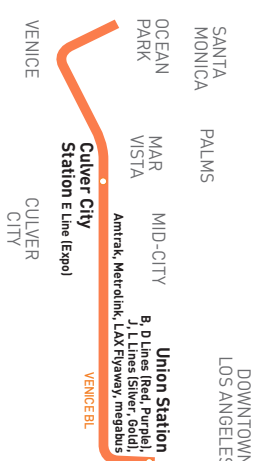

ROUTE MAP

LEGEND

- Line 33 Route
- Line 33 Early AM/Late Nights/Owl Trips
- Owl Timepoint
- Local Stop
- Local Stop - Single Direction Only
- Local Stop Timepoint
- Local Stop Timepoint - Single Direction Only
- Metro Rail Station
- Metro Rail Station & Timepoint - Single Direction Only
- Amtrak
- Metrolink
- AV Antelope Valley Transit Authority
- BBB Santa Monica's Big Blue Bus
- C Culver City Bus
- CE LADOT Commuter Express
- FT Foothill Transit
- LD LADOT DASH
- OC Orange County Bus

- 1** LAX FlyAway
- 2** AV 785; CE 438, CE 439  
DASH D; Citadel Express  
Mt St Mary's College Shuttle
- 3** CE 431, CE 534; Bunker Hill Shuttle;  
OCTA 701; SC 794
- 4** Metro 30
- 5** Metro 40; L Line (Gold) Shuttle
- 6** USC Shuttle.
- 7** Metro 33 Owl, 704, 733
- 8** megabus.com
- 9** Discharge Only

INSET 1 - DOWNTOWN LOS ANGELES

- Line 33 Route
- Line 33 Owl Route Trips
- Metro Rail Station
- Metro Rail Station Entrance
- Metro Rail
- Station CLOSURE

MAP NOTES

- 1** Kaiser Permanente Hospital
- 2** Santa Monica Pier

- metro.net  
323.G0.METRO
- Wheelchair Hotline  
800.621.7828
- Travel Info  
511
- California Relay Service  
711

Effective Dec 13 2020

Metro Local

Eastbound to Downtown Los Angeles  
Westbound to Santa Monica  
via Venice Bl