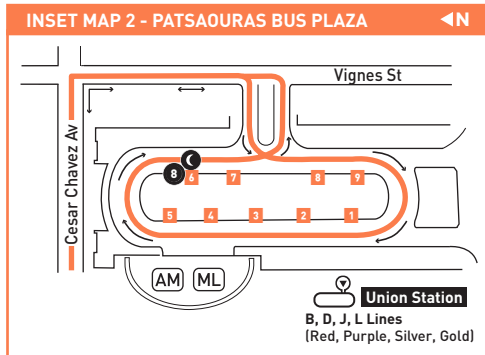

ROUTE MAP

LEGEND

- Line 33 Route
- Line 33 Early AM/Late Nights/Owl Trips
- Owl Timepoint
- Local Stop
- Local Stop - Single Direction Only
- Local Stop Timepoint
- Local Stop Timepoint - Single Direction Only
- Metro Rail Station
- Metro Rail Station & Timepoint - Single Direction Only
- Amtrak
- Metrolink
- AV Antelope Valley Transit Authority
- BBB Santa Monica's Big Blue Bus
- C Culver City Bus
- CE LADOT Commuter Express
- FT Foothill Transit
- LD LADOT DASH
- OC Orange County Bus

- 1** LAX FlyAway
- 2** AV 785; CE 438, CE 439  
DASH D; Citadel Express  
Mt St Mary's College Shuttle
- 3** CE 431, CE 534; Bunker Hill Shuttle;  
OCTA 701; SC 794
- 4** Metro 30
- 5** Metro 40; L Line (Gold) Shuttle
- 6** USC Shuttle.
- 7** Metro 33 Owl, 704, 733
- 8** megabus.com
- 9** Discharge Only

INSET 1 - DOWNTOWN LOS ANGELES

- Line 33 Route
- Line 33 Owl Route Trips
- Metro Rail Station
- Metro Rail Station Entrance
- Metro Rail
- Station CLOSURE

MAP NOTES

- 1** Kaiser Permanente Hospital
- 2** Santa Monica Pier

- metro.net  
323.G0.METRO
- Wheelchair Hotline  
800.621.7828
- Travel Info  
511
- California Relay Service  
711

Effective Dec 13 2020

Metro Local

Eastbound to Downtown Los Angeles  
Westbound to Santa Monica  
via Venice Bl