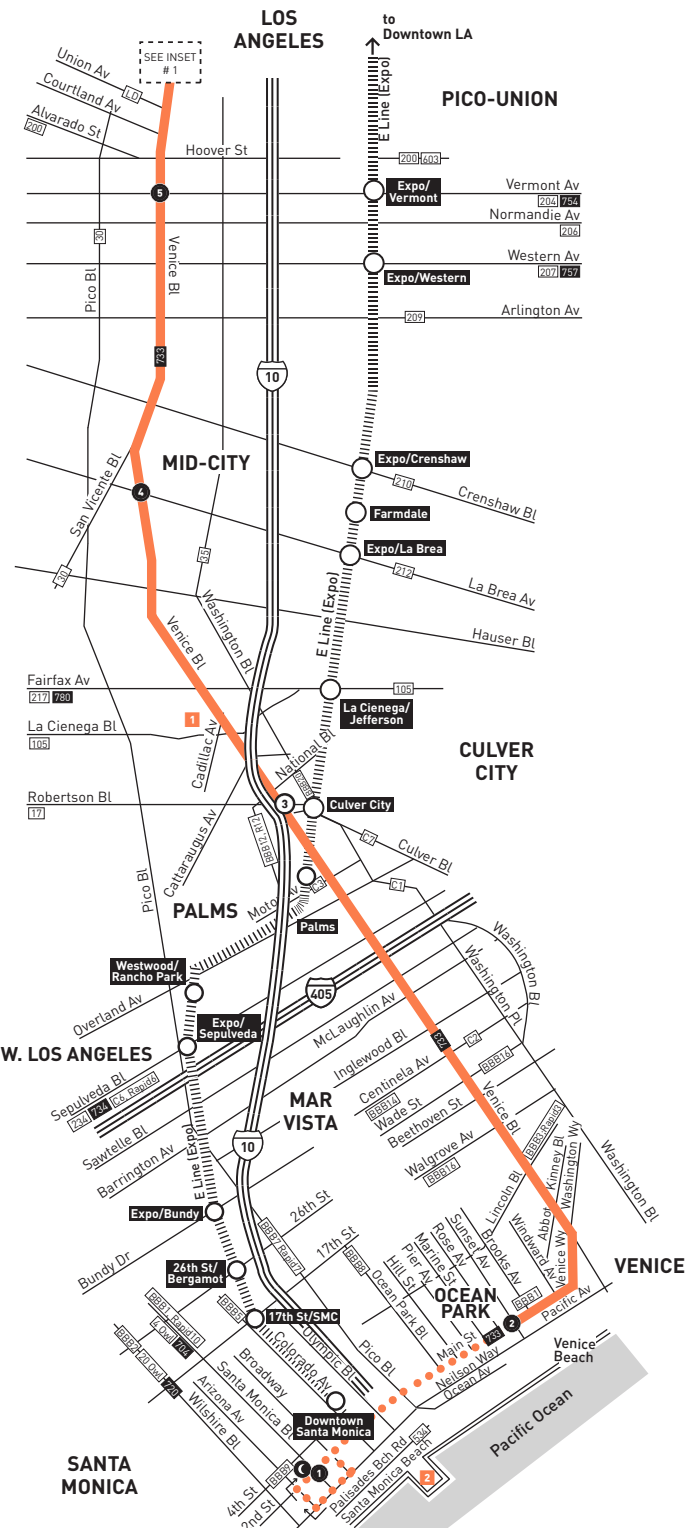

ROUTE MAP

LEGEND

- Line 33 Route
- Line 33 Early AM/Late Nights/Owl Trips
- Owl Timepoint
- Local Stop
- Local Stop - Single Direction Only
- Local Stop Timepoint
- Local Stop Timepoint - Single Direction Only
- Metro Rail Station
- Metro Rail Station & Timepoint - Single Direction Only
- Amtrak
- Metrolink
- AV Antelope Valley Transit Authority
- BBB Santa Monica's Big Blue Bus
- C Culver City Bus
- CE LADOT Commuter Express
- FT Foothill Transit
- LD LADOT DASH
- OC Orange County Bus

- 1** LAX FlyAway
- 2** AV 785; CE 438, CE 439  
DASH D; Citadel Express  
Mt St Mary's College Shuttle
- 3** CE 431, CE 534; Bunker Hill Shuttle;  
OCTA 701; SC 794
- 4** Metro 30
- 5** Metro 40; L Line (Gold) Shuttle
- 6** USC Shuttle.
- 7** Metro 33 Owl, 704, 733
- 8** megabus.com
- 9** Discharge Only

INSET 1 - DOWNTOWN LOS ANGELES

- Line 33 Route
- Line 33 Owl Route Trips
- Metro Rail Station
- Metro Rail Station Entrance
- Metro Rail
- Station CLOSURE

MAP NOTES

- 1** Kaiser Permanente Hospital
- 2** Santa Monica Pier

- metro.net  
323.G0.METRO
- Wheelchair Hotline  
800.621.7828
- Travel Info  
511
- California Relay Service  
711

Effective Dec 13 2020

Metro Local

Eastbound to Downtown Los Angeles  
Westbound to Santa Monica  
via Venice Bl